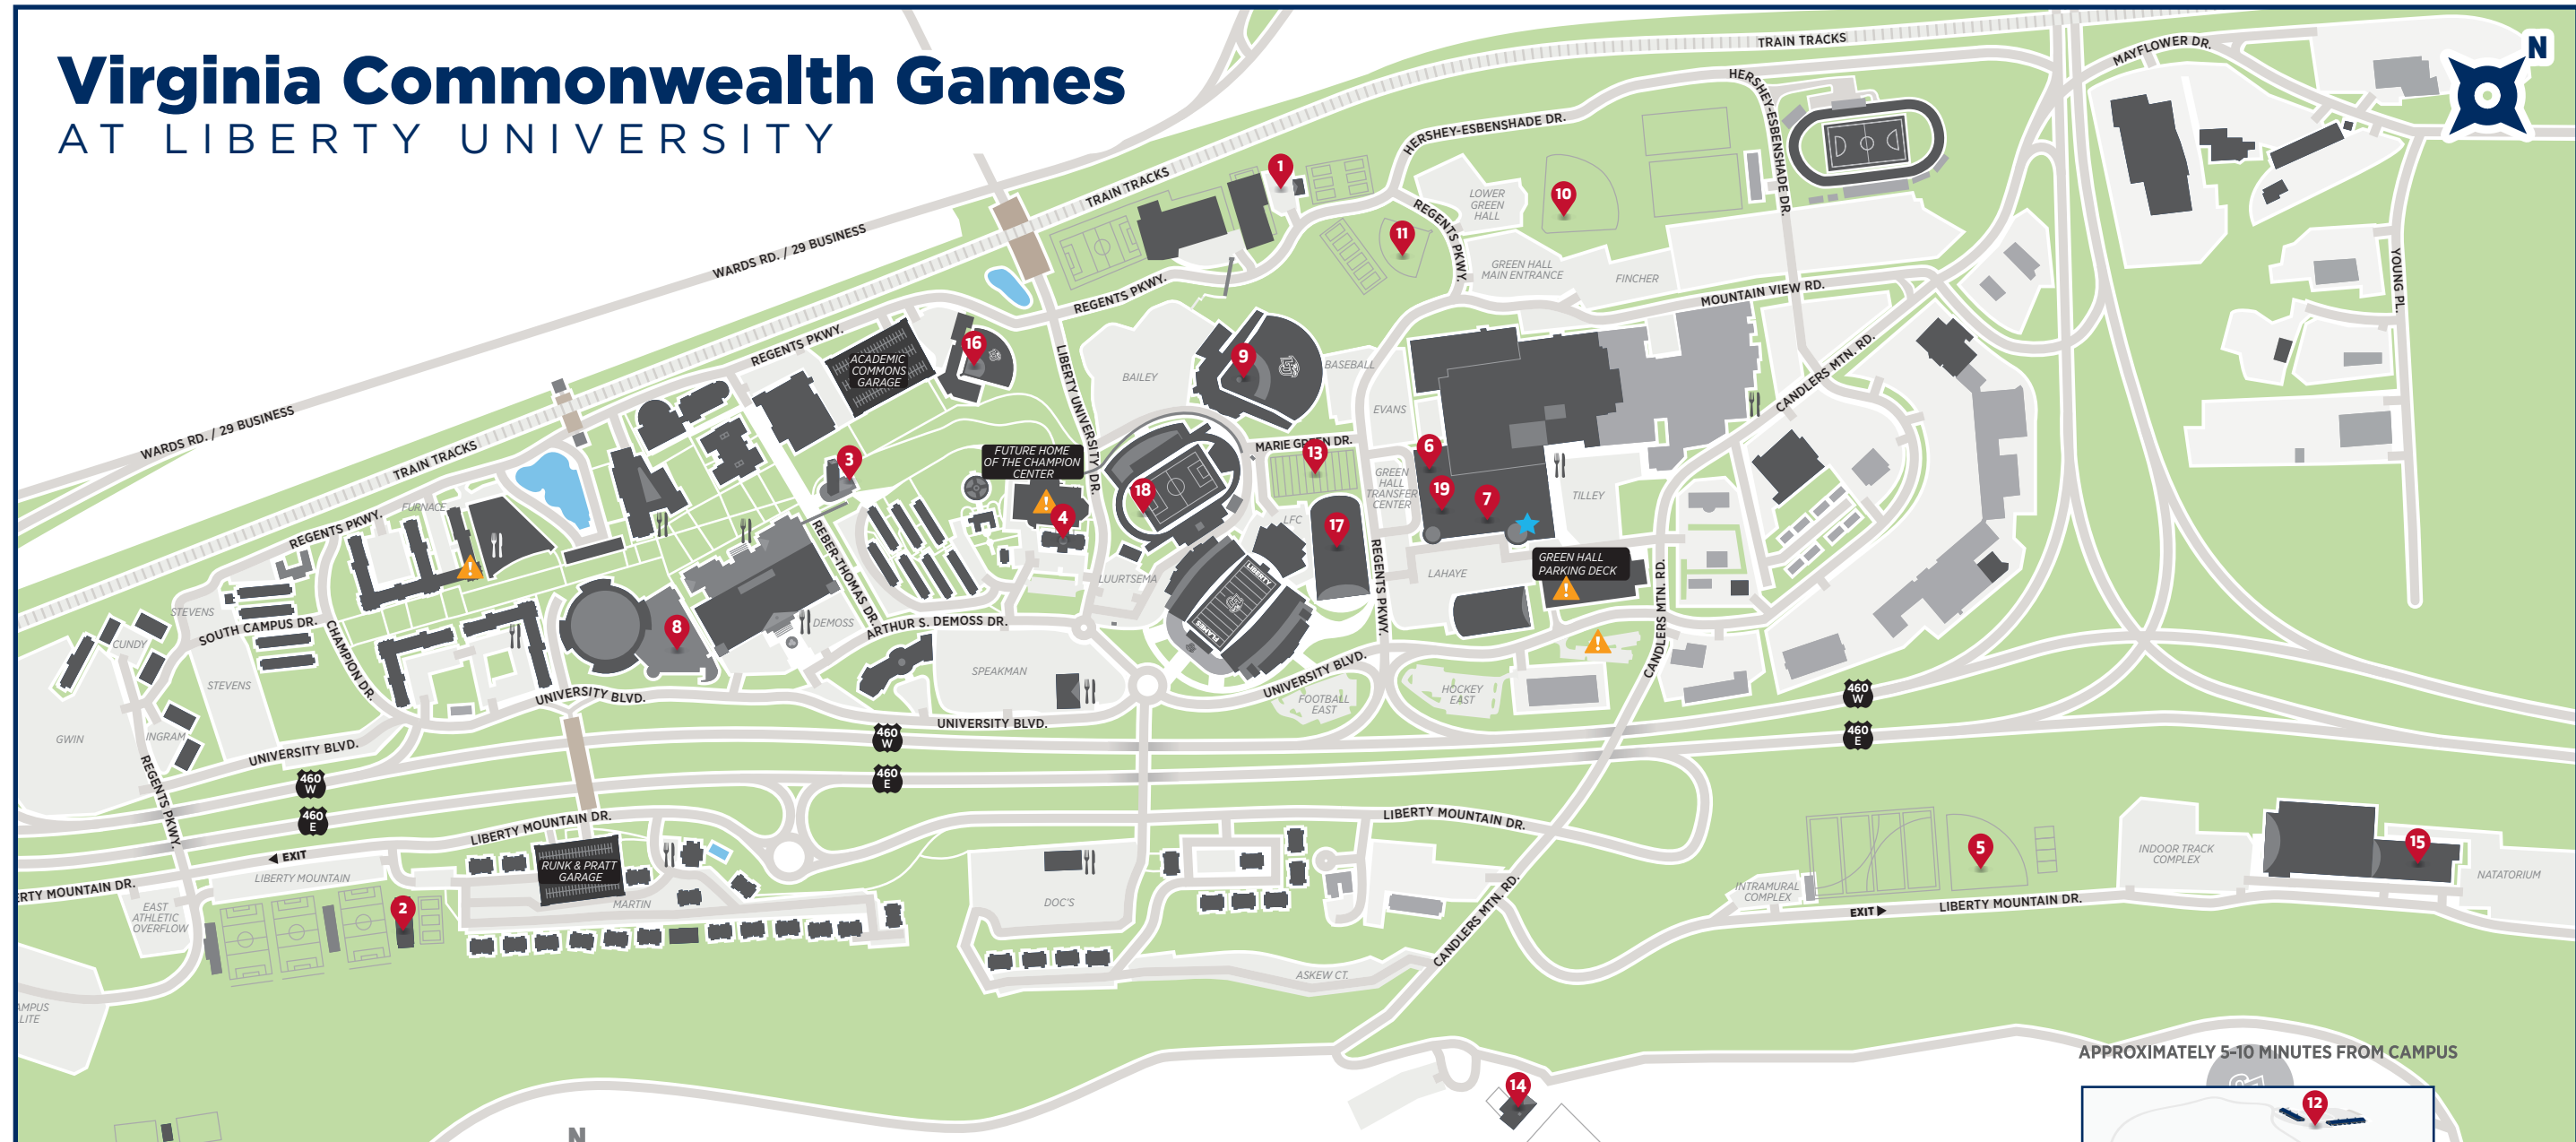

Virginia Commonwealth Games

AT LIBERTY UNIVERSITY

MAIN CAMPUS MAP

EVENT KEY

★ Athlete Check-in

- 1 Cook Tennis Center**
Tennis
- 2 East Athletic Complex**
Beach Volleyball (August)
- 3 Freedom Tower**
- 4 Hancock Welcome Center**
- 5 Intramural Softball Field**
LU Green - Softball
- 6 LaHaye Multipurpose Center**
Basketball, Wrestling

- 7 LaHaye Recreation & Fitness Center**
Basketball, Racquetball
- 8 Liberty Arena**
Basketball
- 9 Liberty Baseball Stadium**
Baseball (All Star & USSSA)
- 10 Liberty Christian Academy Baseball Field**
USSSA Baseball
- 11 Liberty Christian Academy Softball Field**
LU Blue - Softball

- 17 Liberty University Indoor Practice Facility**
Athlete Tailgate Party, Opening Ceremony
- 18 Matthes-Hopkins Track Complex**
Track & Field
- 19 Thomas Indoor Soccer Center**
Indoor Soccer

GENERAL KEY

⚠ Construction

APPROXIMATELY 5-10 MINUTES FROM CAMPUS

For campus dining locations and hours:

Scan the QR code or visit

LibertyDining.com

MAP LEGEND