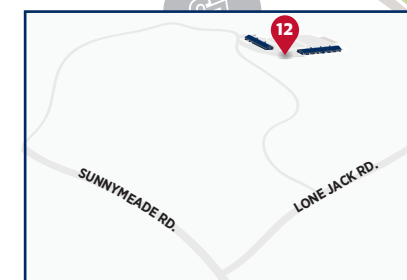

For campus dining locations and hours:

Scan the QR code or visit

LibertyDining.com

MAP LEGEND