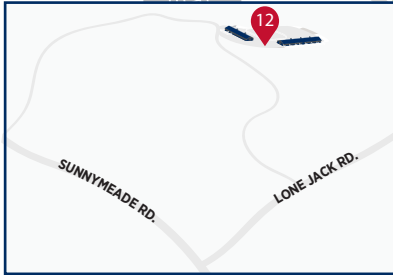

Virginia Commonwealth Games AT LIBERTY UNIVERSITY

MAIN CAMPUS MAP

EVENT KEY

★ Athlete Check-in

- 1 **Cook Tennis Center**
Tennis
- 2 **East Athletic Complex**
Beach Volleyball (Sept.)
- 3 **Freedom Tower**
- 4 **Hancock Welcome Center**
- 5 **Intramural Softball Field**
LU Green - Softball
- 6 **LaHaye Multipurpose Center**
Basketball, Pickleball, Wrestling

- 7 **LaHaye Recreation & Fitness Center**
Basketball, Pickleball, Racquetball
- 8 **Liberty Arena**
Basketball
- 9 **Liberty Baseball Stadium**
Baseball (All Star & USSSA)
- 10 **Liberty Christian Academy Baseball Field**
Baseball
- 11 **Liberty Christian Academy Softball Field**
LU Blue - Softball
- 12 **Liberty Equestrian Center**
Equestrian

GENERAL KEY

- ⚠ Construction
- 🍴 Concessions

APPROXIMATELY 5-10 MINUTES FROM CAMPUS

For campus dining locations and hours:
Scan the QR code or visit:

LibertyDining.com

MAP LEGEND