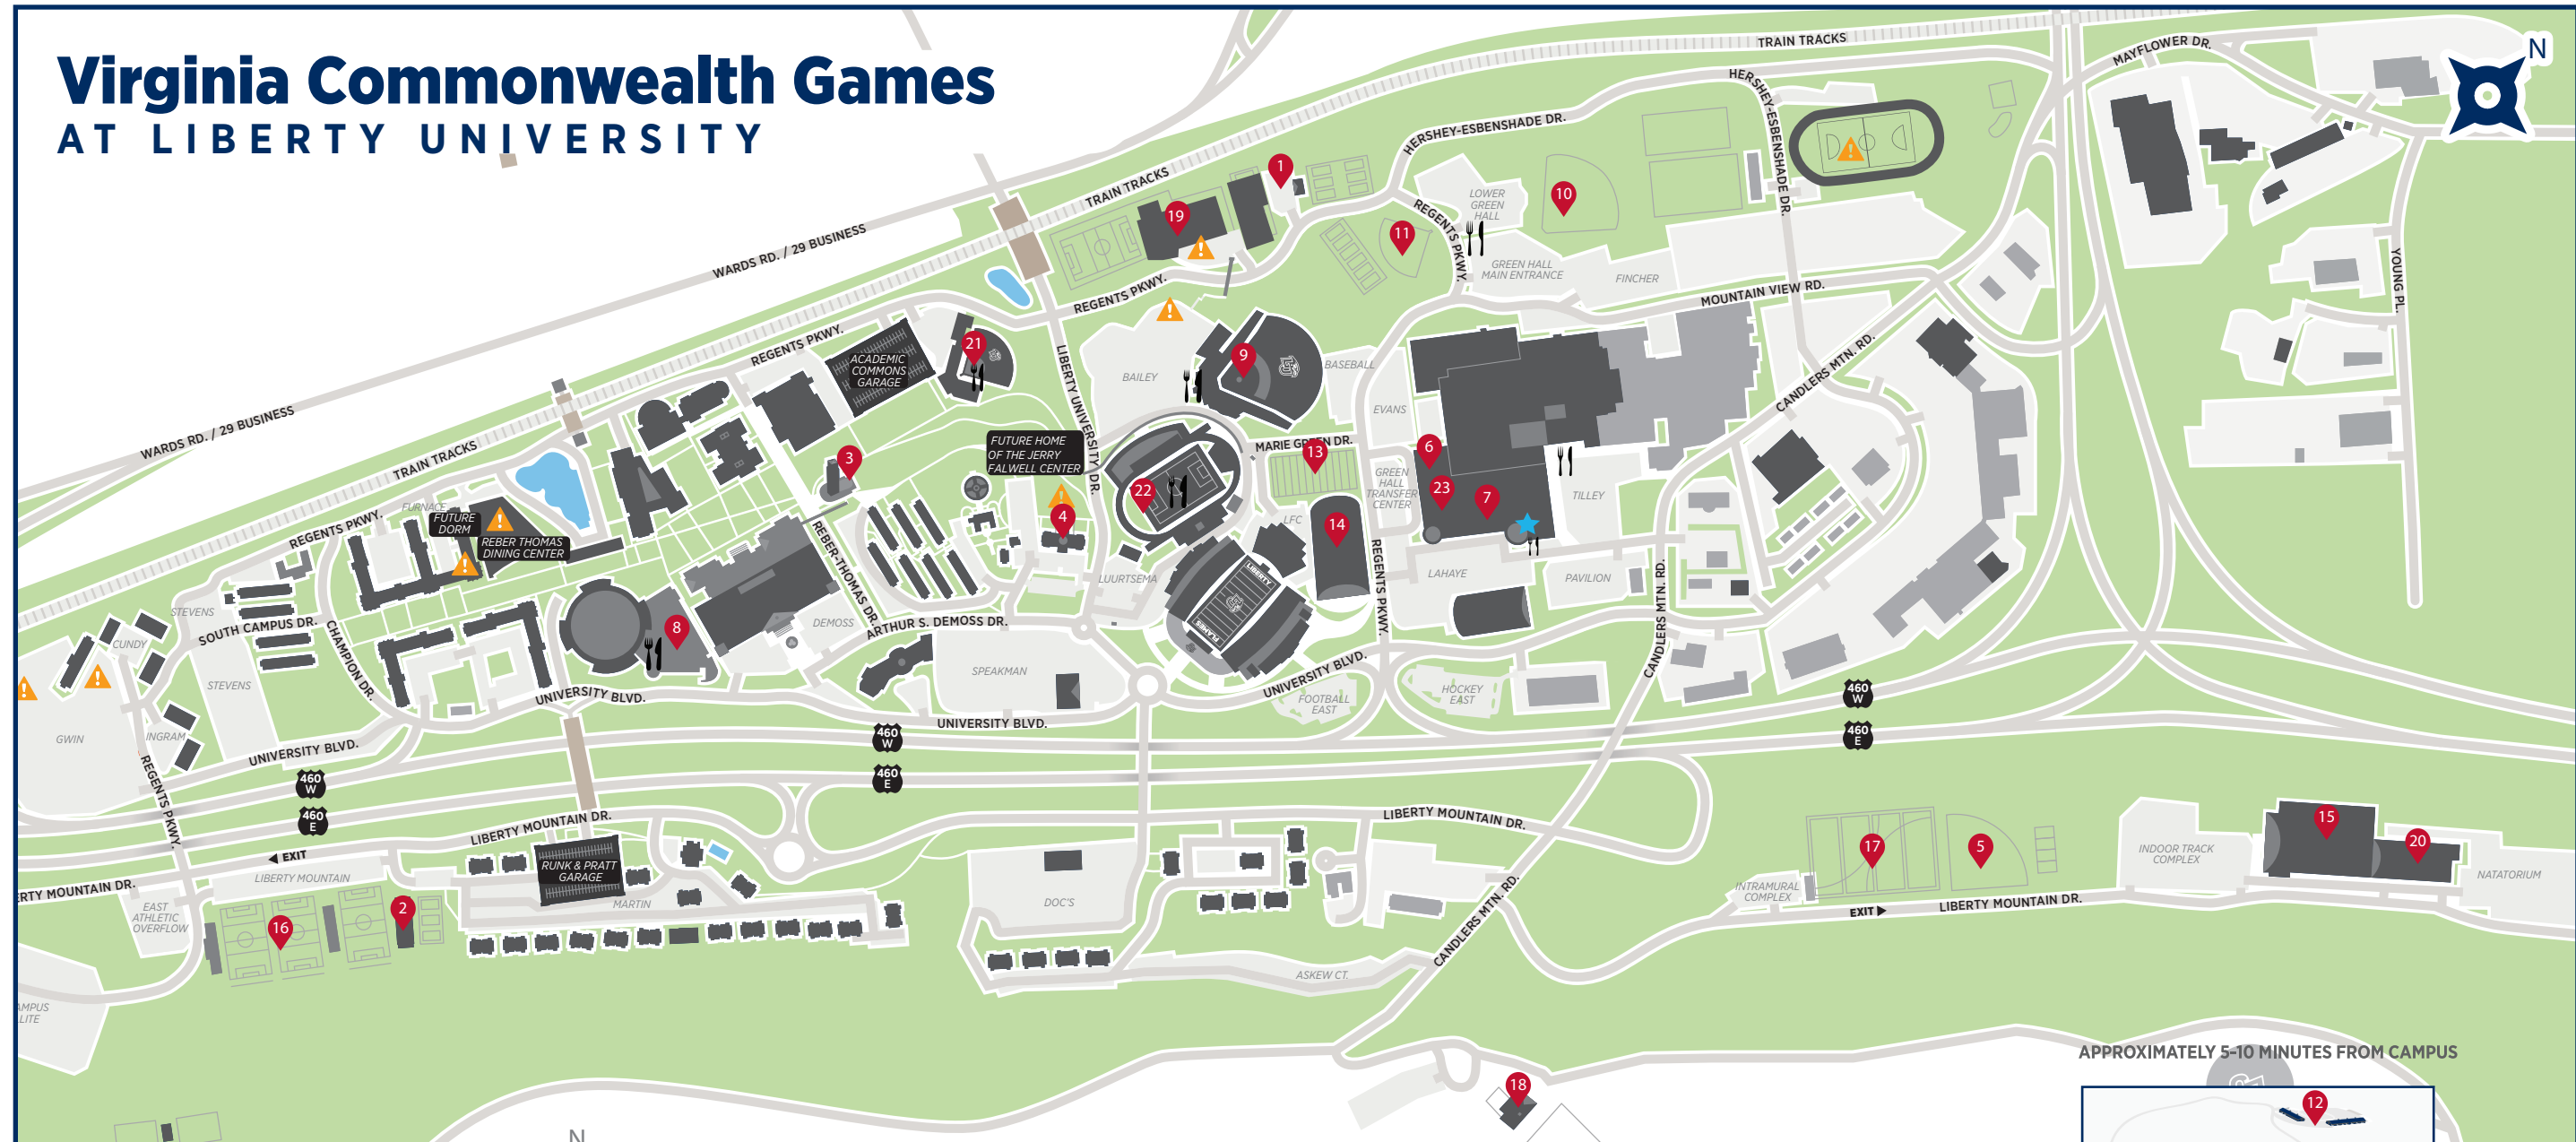

Virginia Commonwealth Games AT LIBERTY UNIVERSITY

MAIN CAMPUS MAP

EVENT KEY

★ Athlete Check-in

- 1 **Cook Tennis Center**
Tennis
- 2 **East Athletic Complex**
Beach Volleyball (Sept.)
- 3 **Freedom Tower**
- 4 **Hancock Welcome Center**
- 5 **Intramural Softball Field**
LU Green - Softball
- 6 **LaHaye Multipurpose Center**
Basketball, Pickleball, Wrestling

- 7 **LaHaye Recreation & Fitness Center**
Basketball, Pickleball, Racquetball
- 8 **Liberty Arena**
Basketball
- 9 **Liberty Baseball Stadium**
Baseball (All Star & USSSA)
- 10 **Liberty Christian Academy Baseball Field**
Baseball
- 11 **Liberty Christian Academy Softball Field**
LU Blue - Softball
- 12 **Liberty Equestrian Center**
Equestrian

- 19 **Liberty Multipurpose Center**
Disc Golf
- 20 **Liberty Natatorium**
Swimming
- 21 **Liberty Softball Stadium**
Able Baseball, LU Red - Softball
- 22 **Matthes-Hopkins Track Complex**
Track & Field
- 23 **Thomas Indoor Soccer Center**
Indoor Soccer

GENERAL KEY

- ⚠ Construction
- 🍴 Concessions

APPROXIMATELY 5-10 MINUTES FROM CAMPUS

For campus dining locations and hours:
Scan the QR code or visit:

LibertyDining.com

MAP LEGEND