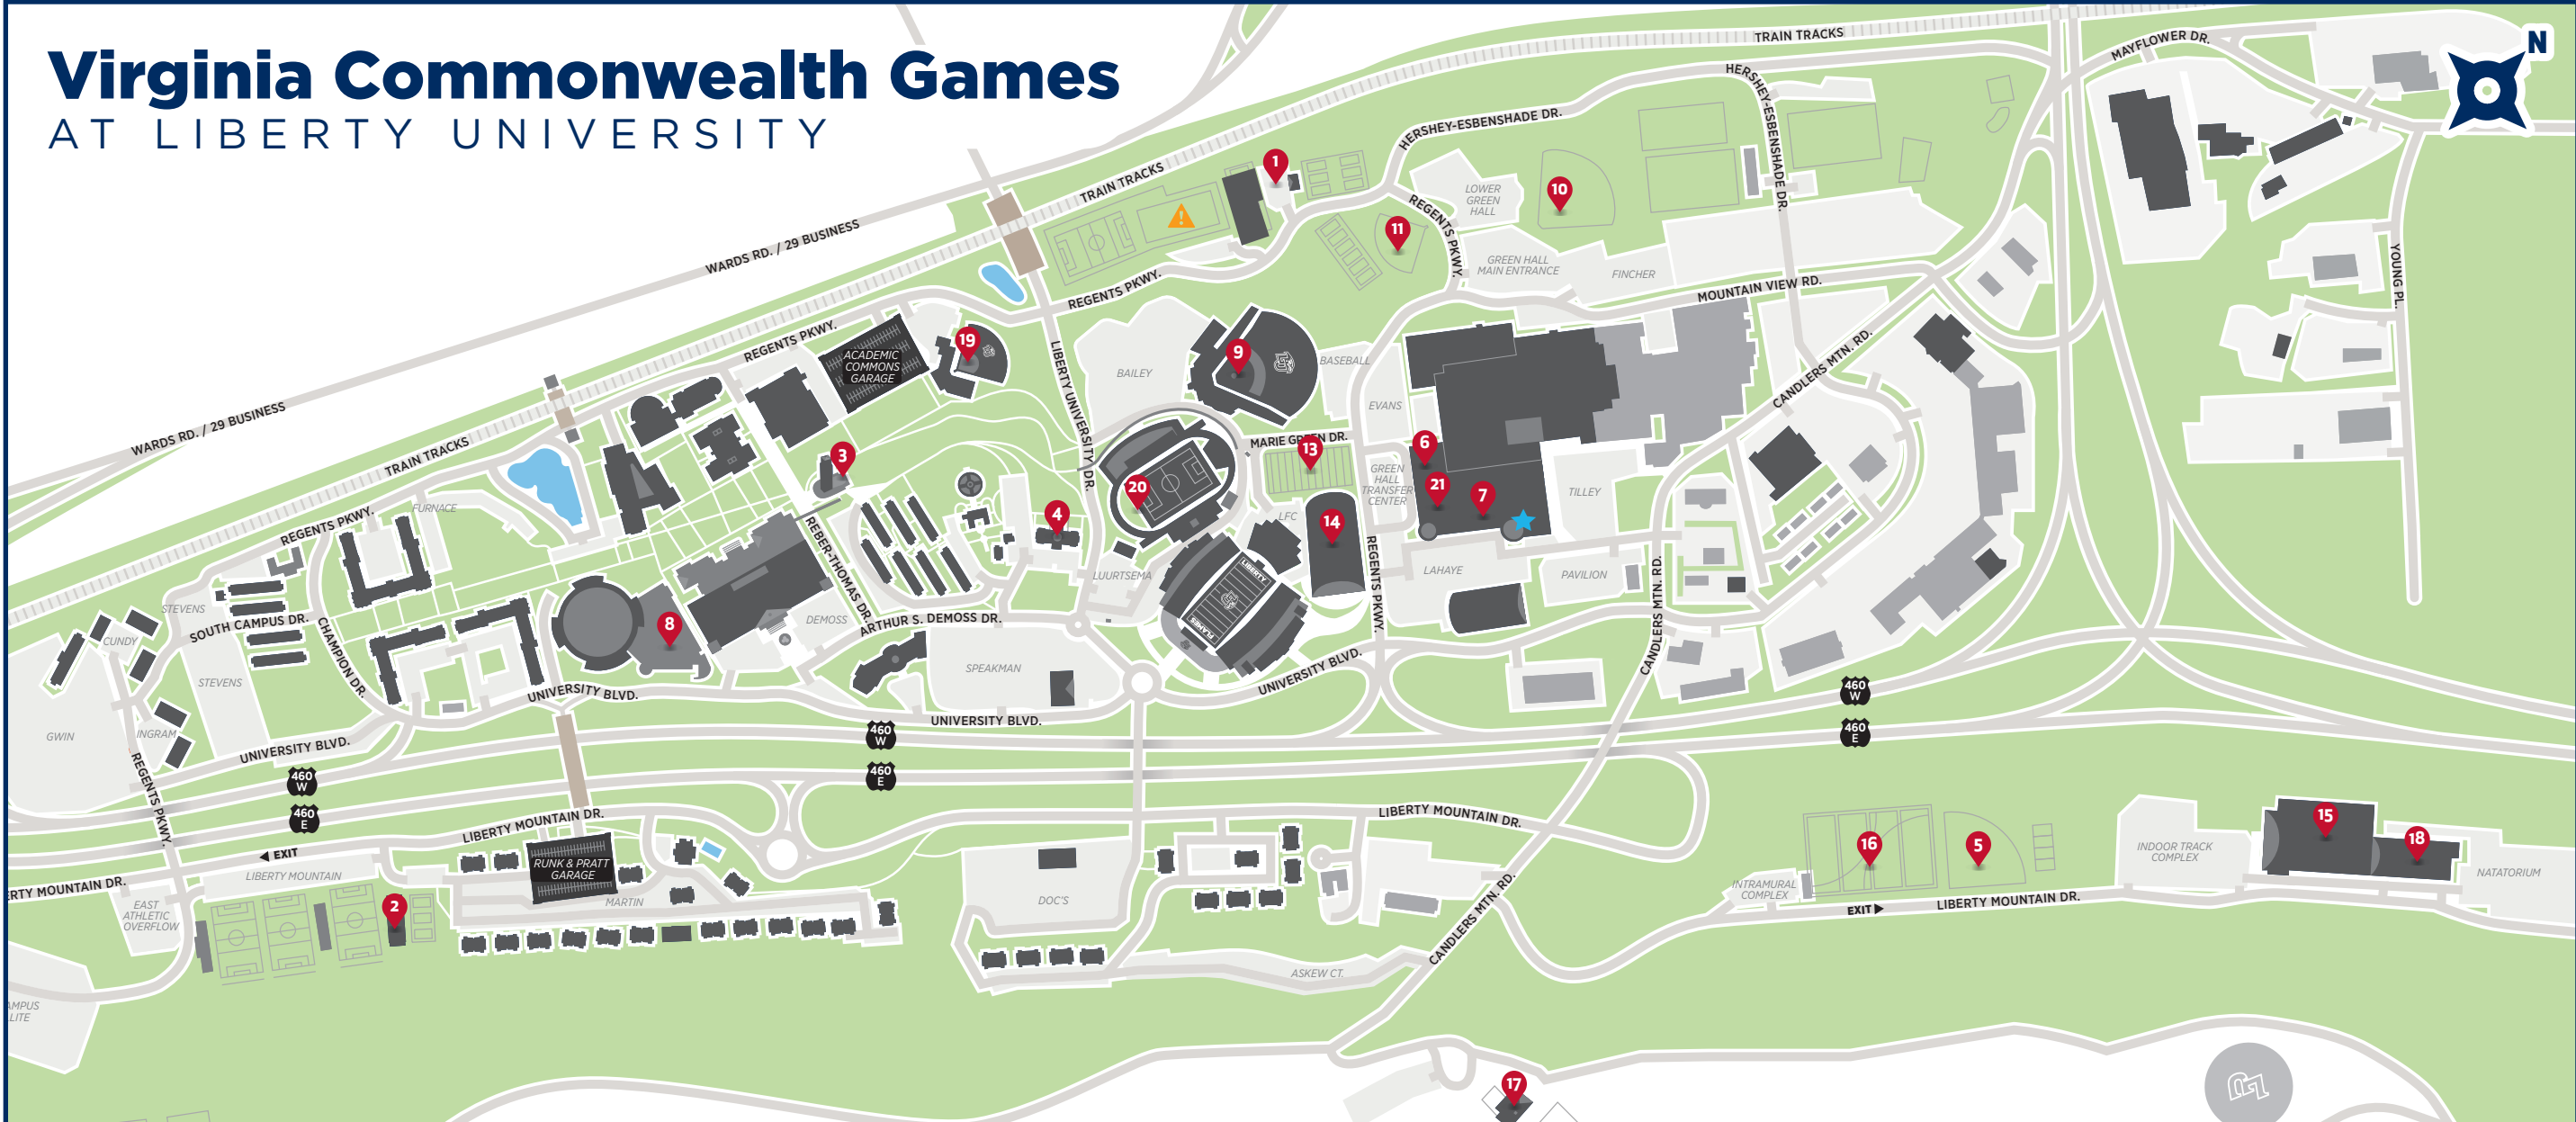

Virginia Commonwealth Games

AT LIBERTY UNIVERSITY

MAIN CAMPUS MAP

EVENT KEY

★ Athlete Check-in

- 1 **Cook Tennis Center**
Tennis
- 2 **East Athletic Complex**
Sand Volleyball
- 3 **Freedom Tower**
- 4 **Hancock Welcome Center**
- 5 **Intramural Softball Field**
LU Green - Softball
- 6 **LaHaye Multipurpose Center**
Basketball, Cheerleading, Pickleball,
Team Volleyball, Wrestling
- 7 **LaHaye Recreation & Fitness Center**
Basketball, Pickleball, Racquetball, Team Volleyball

- 8 **Liberty Arena**
Basketball
- 9 **Liberty Baseball Stadium**
Baseball (All Star & USSSA)
- 10 **Liberty Christian Academy Baseball Field**
Baseball
- 11 **Liberty Christian Academy Softball Field**
LU Blue - Softball
- 12 **Liberty Equestrian Center**
Equestrian
- 13 **Liberty Football Practice Field**
Opening Ceremony
- 14 **Liberty University Indoor Practice Facility**
Athlete Tailgate Party
- 15 **Liberty Indoor Track & Field Complex**
Indoor Track (Dec.)

- 16 **Liberty Mountain Intramural Complex**
Ultimate Frisbee
- 17 **Liberty Mountain Snowflex Centre**
Skiing, Snowboarding
- 18 **Liberty Natatorium**
Diving, Swimming
- 19 **Liberty Softball Stadium**
LU Red - Softball (All Star & USA)
- 20 **Matthews-Hopkins Track Complex**
Track & Field
- 21 **Thomas Indoor Soccer Center**
Indoor Soccer

GENERAL KEY

- ⚠ Construction
- 🍴 Dining

MAP LEGEND

APPROXIMATELY 5-10 MINUTES FROM CAMPUS

Virginia Commonwealth Games IN LYNCHBURG

MAP LEGEND

Liberty University | Main Campus
Various Sports
1971 University Blvd. Lynchburg, Va. 24515