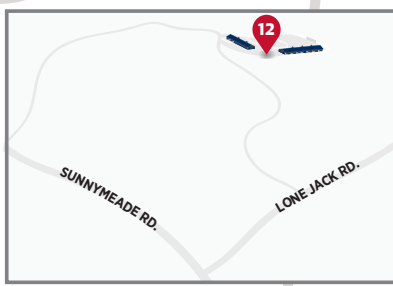

Virginia Commonwealth Games

AT LIBERTY UNIVERSITY

MAIN CAMPUS MAP

EVENT KEY

★ Athlete Check-in

- 1 **Cook Tennis Center**
Tennis
- 2 **East Athletic Complex**
Sand Volleyball
- 3 **Freedom Tower**
- 4 **Hancock Welcome Center**
- 5 **Intramural Softball Field**
LU Green - Softball
- 6 **LaHaye Multipurpose Center**
Basketball, Cheerleading, Pickleball,
Team Volleyball, Wrestling
- 7 **LaHaye Recreation & Fitness Center**
Basketball, Pickleball, Racquetball, Team Volleyball

- 8 **Liberty Arena**
Basketball
- 9 **Liberty Baseball Stadium**
Baseball (All Star & USSSA)
- 10 **Liberty Christian Academy Baseball Field**
Baseball
- 11 **Liberty Christian Academy Softball Field**
LU Blue - Softball
- 12 **Liberty Equestrian Center**
Equestrian
- 13 **Liberty Football Practice Field**
Opening Ceremony
- 14 **Liberty University Indoor Practice Facility**
Athlete Tailgate Party
- 15 **Liberty Indoor Track & Field Complex**
Indoor Track (Dec.)

GENERAL KEY

- ⚠ Construction
- 🍴 Dining

MAP LEGEND

APPROXIMATELY 5-10 MINUTES FROM CAMPUS

Virginia Commonwealth Games IN LYNCHBURG

MAP LEGEND

Liberty University | Main Campus
Various Sports
1971 University Blvd. Lynchburg, Va. 24515

- 1 American Legion Post 16**
Air Rifle, BB Gun
1301 Greenview Drive, Lynchburg, Va. 24502
- 2 Bank of the James Stadium**
Baseball
3180 Fort Ave Lynchburg, Va. 24501
- 3 E.C. Glass High School**
Baseball
211 Memorial Ave., Lynchburg, Va. 24501
- 4 Heritage High School**
Baseball
3020 Wards Ferry Road, Lynchburg, Va. 24502
- 5 Liberty University Equestrian Center**
Equestrian
524 Traveller Court, Rustburg, Va. 24588
- 6 Peaks View Park**
Rugby, Softball
1202 Ardmore Dr, Lynchburg, Va. 24502
- 7 University of Lynchburg**
Baseball
2100 Park Ave. Lynchburg, Va. 24501