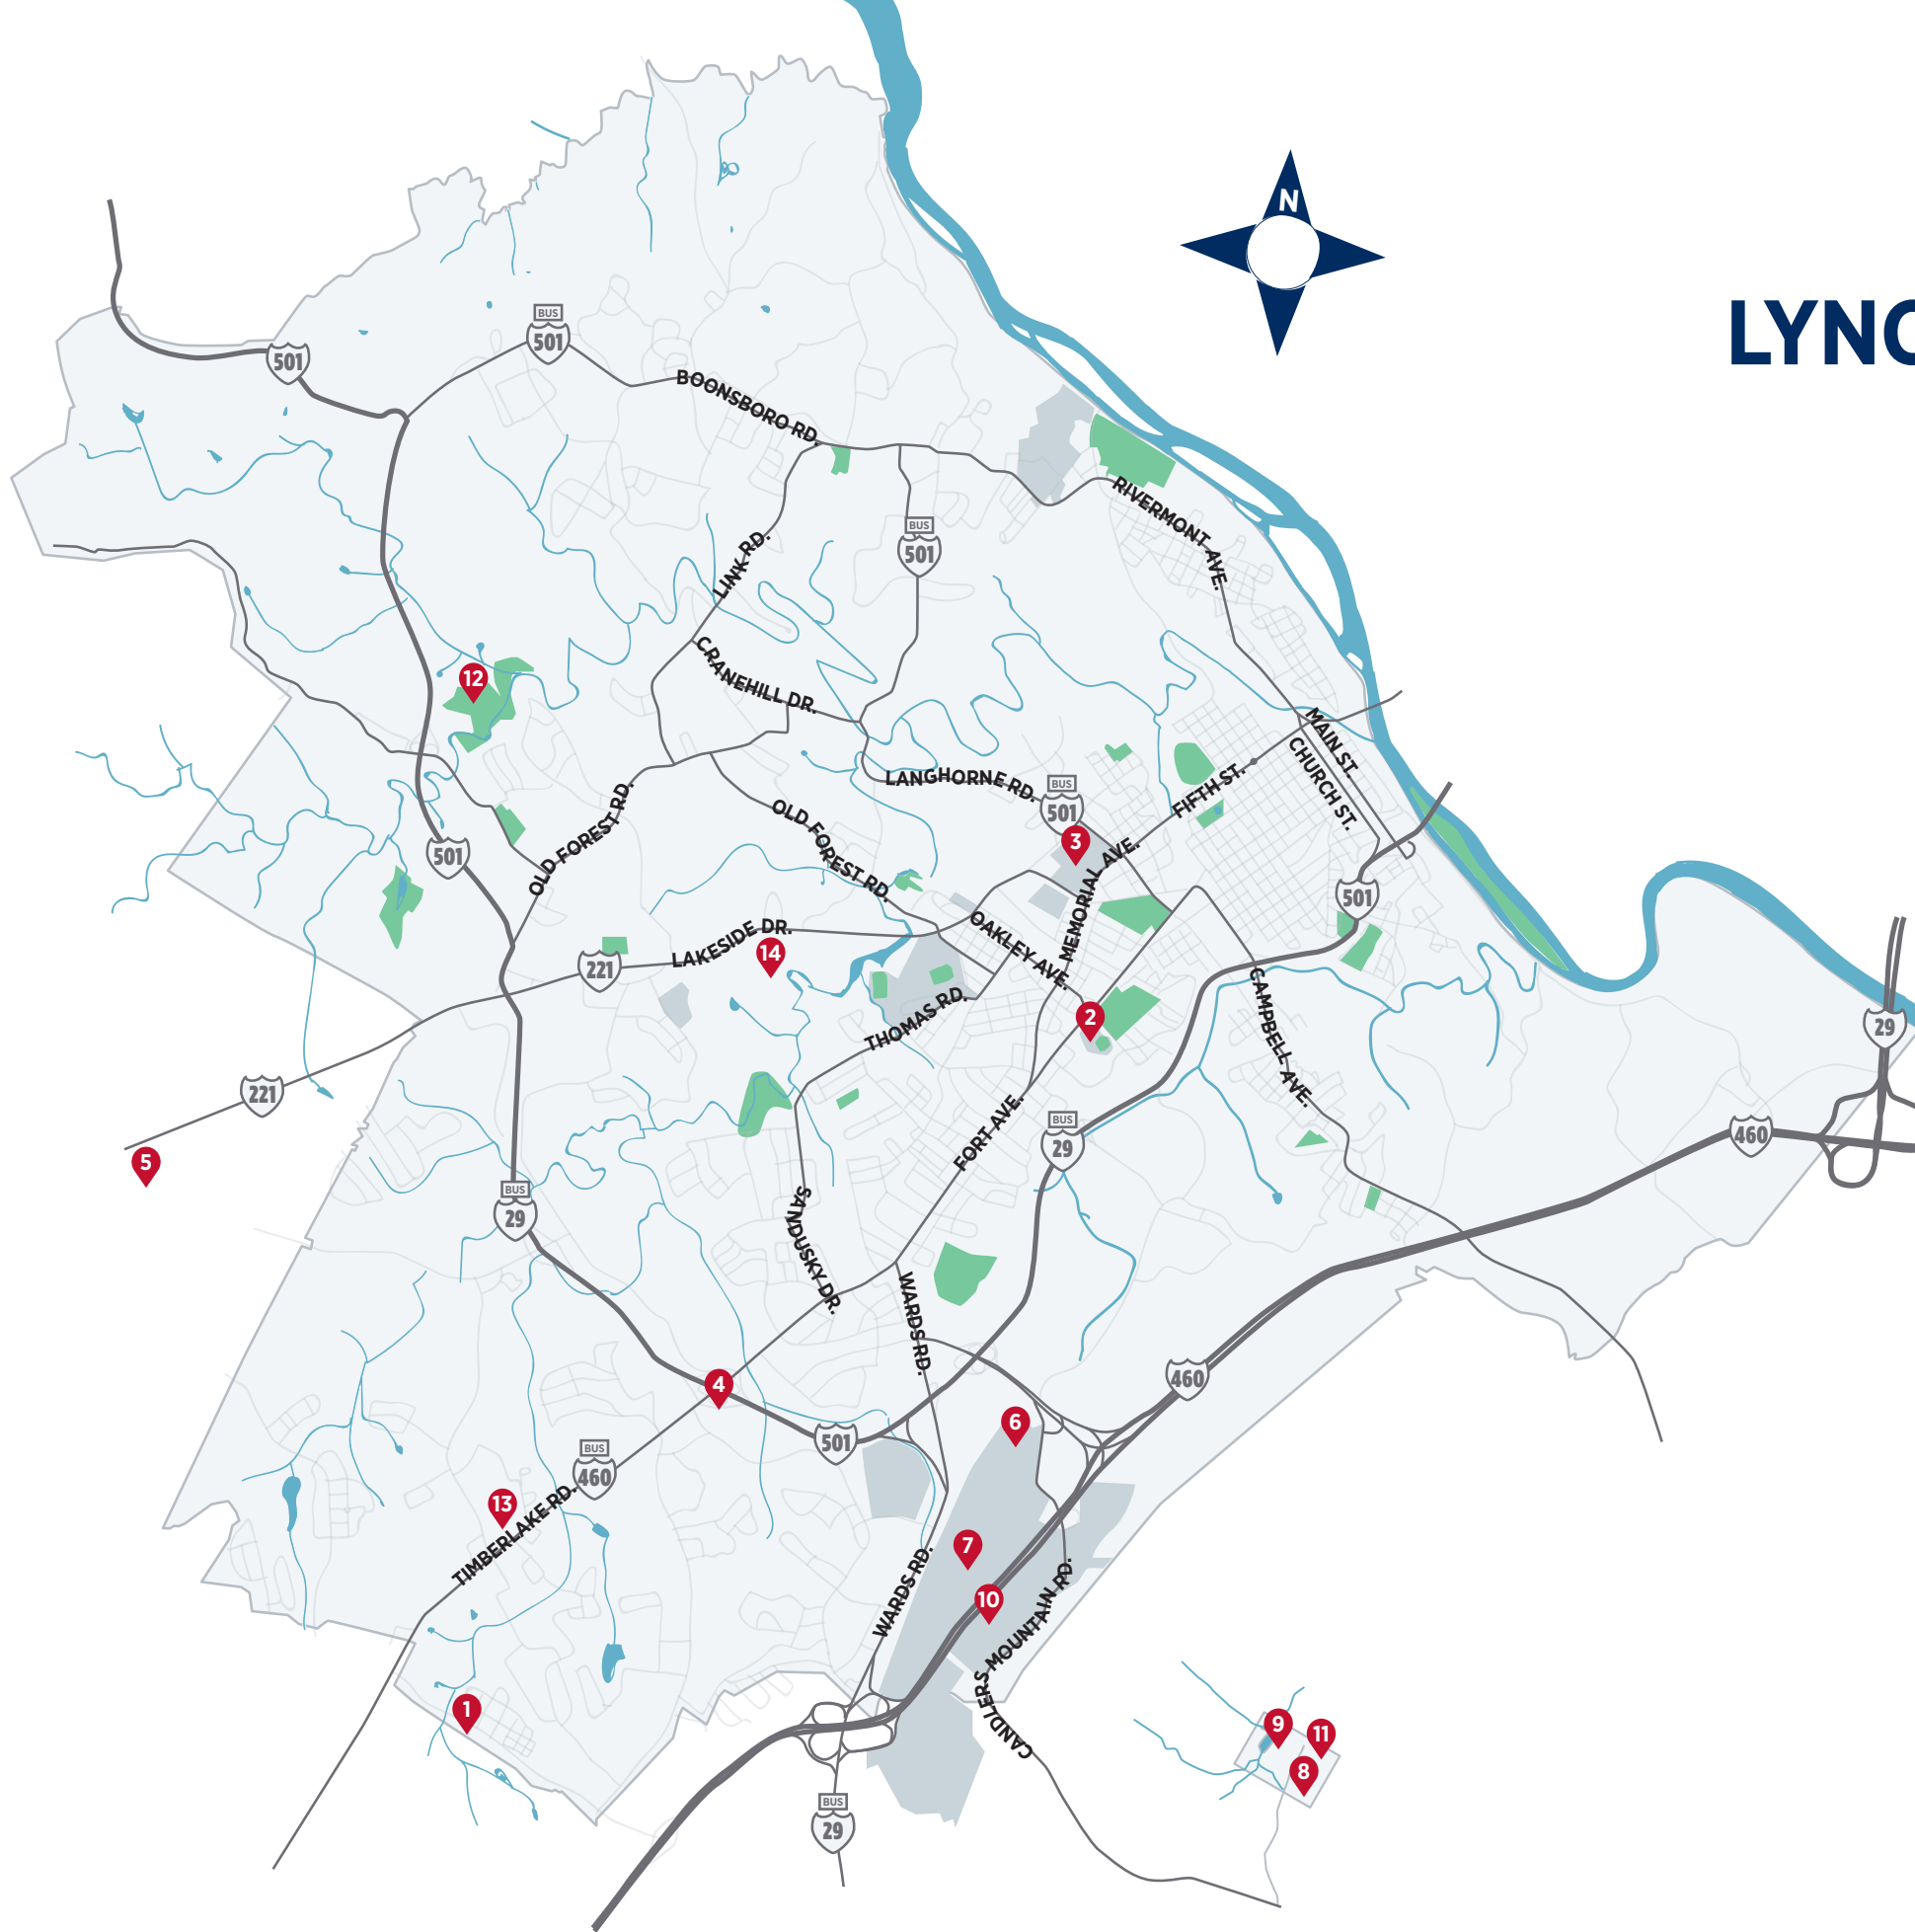

LYNCHBURG ATHLETIC ARENAS

- | | |
|---|---|
| <p>1 AMERICAN LEGION POST 16
<i>Air Rifle, BB Gun</i>
1301 Greenview Drive
Lynchburg, Va. 24502</p> <p>2 BANK OF THE JAMES STADIUM
<i>Baseball</i>
3180 Fort Ave
Lynchburg, Va. 24501</p> <p>3 E.C. GLASS HIGH SCHOOL
<i>Baseball, Basketball</i>
211 Memorial Ave.
Lynchburg, Va. 24501</p> <p>4 HERITAGE HIGH SCHOOL
<i>Baseball</i>
3020 Wards Ferry Road
Lynchburg, Va. 24502</p> <p>5 IMPACT CHURCH
<i>3D Archery</i>
1645 Thomas Jefferson Road
Forest, Va. 24551</p> <p>6 LIBERTY CHRISTIAN ACADEMY
<i>Baseball, Basketball, Softball</i>
100 Mountain View Road
Lynchburg, Va. 24502</p> <p>7 LIBERTY DISC GOLF COURSE
<i>Disc Golf</i>
2200 Liberty Mountain Drive
Lynchburg, Va. 24502</p> | <p>8 LIBERTY MOUNTAIN GUN CLUB AND 3D ARCHERY RANGE
<i>Shooting Sports, 3D Archery</i>
971 Camp Hydaway Road
Rustburg, Va. 24588</p> <p>9 LIBERTY MOUNTAIN HYDAWAY OUTDOOR CENTER
<i>Mountain Biking</i>
936 Camp Hydaway Road
Lynchburg, Va. 24501</p> <p>10 LIBERTY UNIVERSITY
<i>Various Sports</i>
1971 University Blvd.
Lynchburg, Va. 24515</p> <p>11 LIBERTY UNIVERSITY EQUESTRIAN CENTER
<i>Equestrian</i>
524 Traveller Court
Rustburg, Va. 24588</p> <p>12 PEAKS VIEW PARK
<i>Rugby, Softball</i>
1202 Ardmore Dr,
Lynchburg, Va. 24502</p> <p>13 PUTT PUTT FUN CENTER
8105 Timberlake Road
Lynchburg, Va. 24502</p> <p>14 UNIVERSITY OF LYNCHBURG
<i>Baseball</i>
2100 Park Ave.
Lynchburg, Va. 24501</p> |
|---|---|