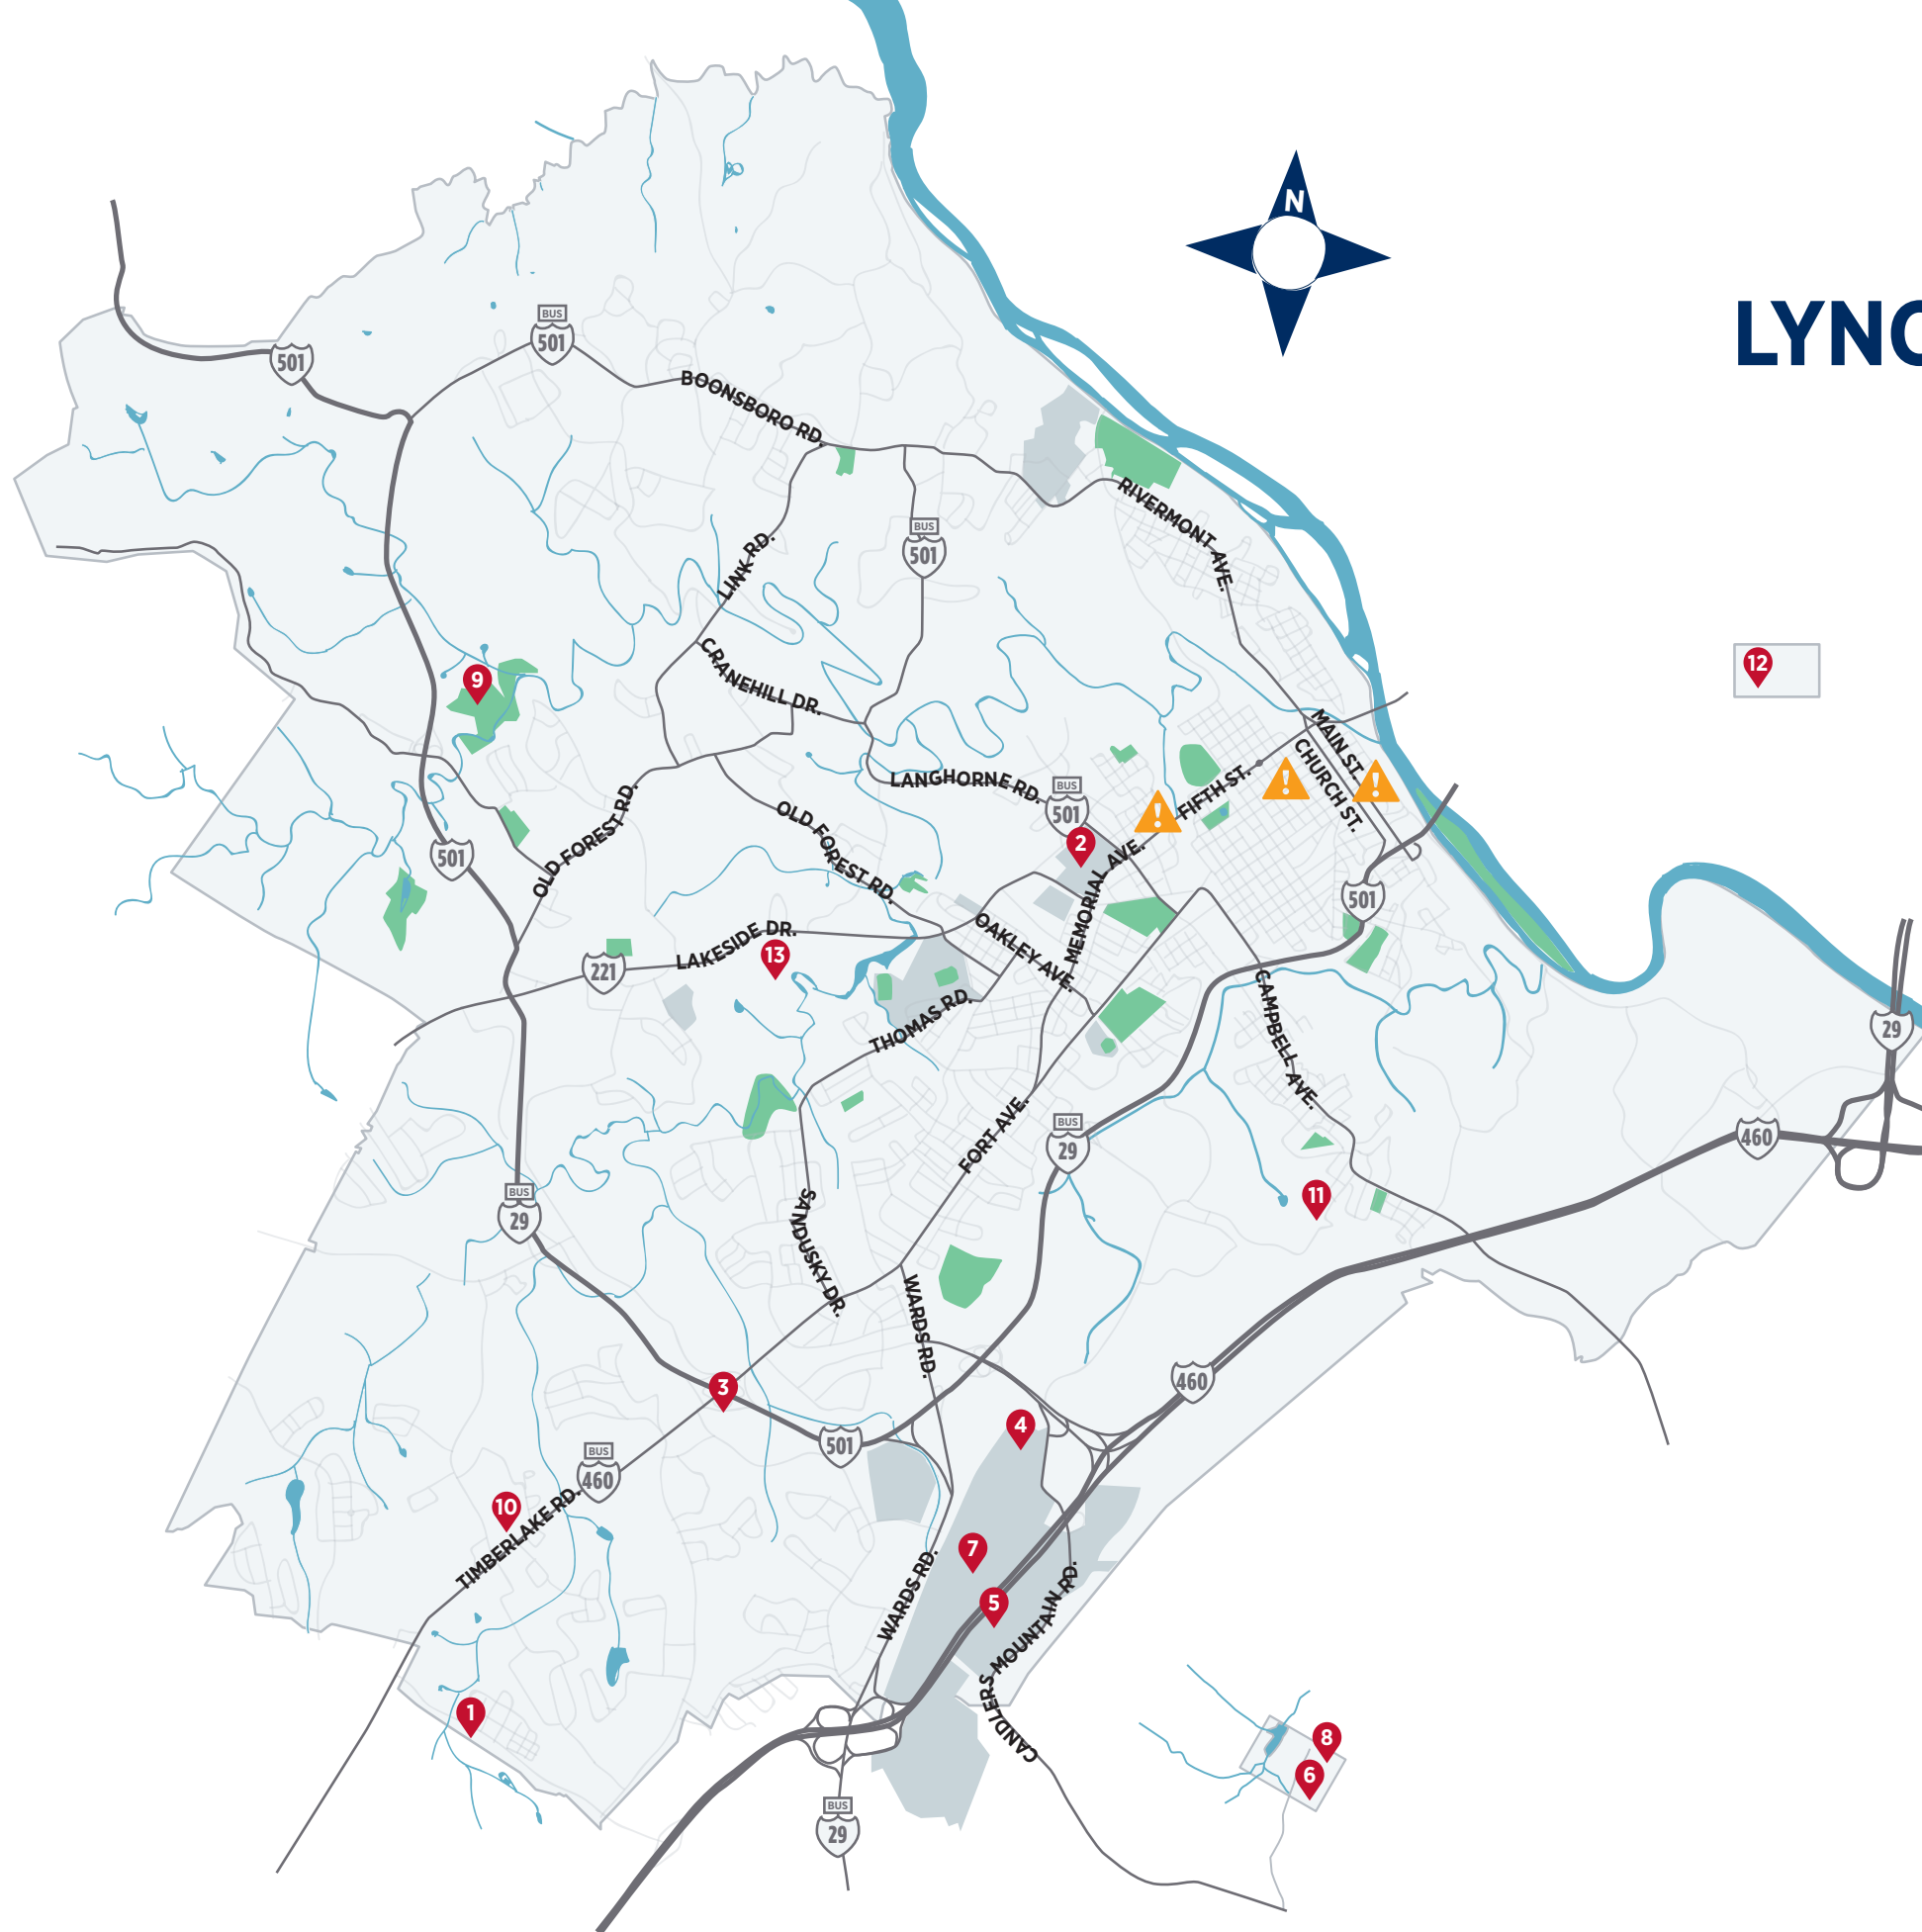

LYNCHBURG ATHLETIC ARENAS

- | | |
|--|--|
| <p>1 AMERICAN LEGION POST 16
<i>Air Rifle, BB Gun</i>
1301 Greenview Drive
Lynchburg, Va. 24502</p> <p>2 E.C. GLASS HIGH SCHOOL
<i>Basketball</i>
2111 Memorial Ave.
Lynchburg, Va. 24501</p> <p>3 HERITAGE HIGH SCHOOL
<i>Baseball</i>
3020 Wards Ferry Road
Lynchburg, Va. 24502</p> <p>4 LIBERTY CHRISTIAN ACADEMY
<i>Baseball, Basketball, Softball</i>
3701 Candler's Mountain Road
Lynchburg, Va. 24502</p> <p>5 LIBERTY DISC GOLF COURSE
<i>Disc Golf</i>
2200 Liberty Mountain Drive
Lynchburg, Va. 24502</p> <p>6 LIBERTY MOUNTAIN GUN CLUB AND 3D ARCHERY RANGE
<i>Shooting Sports, 3D Archery</i>
822 Second Amendment Drive
Lynchburg, Va. 24501</p> <p>7 LIBERTY UNIVERSITY
<i>Various Sports</i>
1971 University Blvd.
Lynchburg, Va. 24515</p> | <p>8 LIBERTY UNIVERSITY EQUESTRIAN CENTER
<i>Equestrian</i>
524 Traveller Court
Rustburg, Va. 24588</p> <p>9 PEAKS VIEW PARK
<i>Rugby, Softball</i>
170 Ivy Creek Lane
Lynchburg, Va. 24502</p> <p>10 PUTT PUTT FUN CENTER
<i>Mini Golf</i>
8105 Timberlake Road
Lynchburg, Va. 24502</p> <p>11 SAFESIDE TACTICAL
<i>Shooting Sports</i>
2309 Mayflower Drive
Lynchburg, Va. 24501</p> <p>12 SWEET BRIAR COLLEGE
<i>Indoor Archery</i>
134 Chapel Road
Sweet Briar, Va. 24595</p> <p>13 UNIVERSITY OF LYNCHBURG
<i>Baseball</i>
1501 Lakeside Drive
Lynchburg, Va. 24501</p> |
|--|--|

AREAS UNDER CONSTRUCTION

DOWNTOWN LYNCHBURG: Main Street is under construction between 12th and 8th Streets. One lane is open, but please use detours when possible.

12TH STREET: Northbound lane is closed from Taylor Street to Polk Street. Use the marked detour.

MEMORIAL AVENUE: Stay alert to intermittent closures from Chambers Street to Paige Street. Use the marked detour.