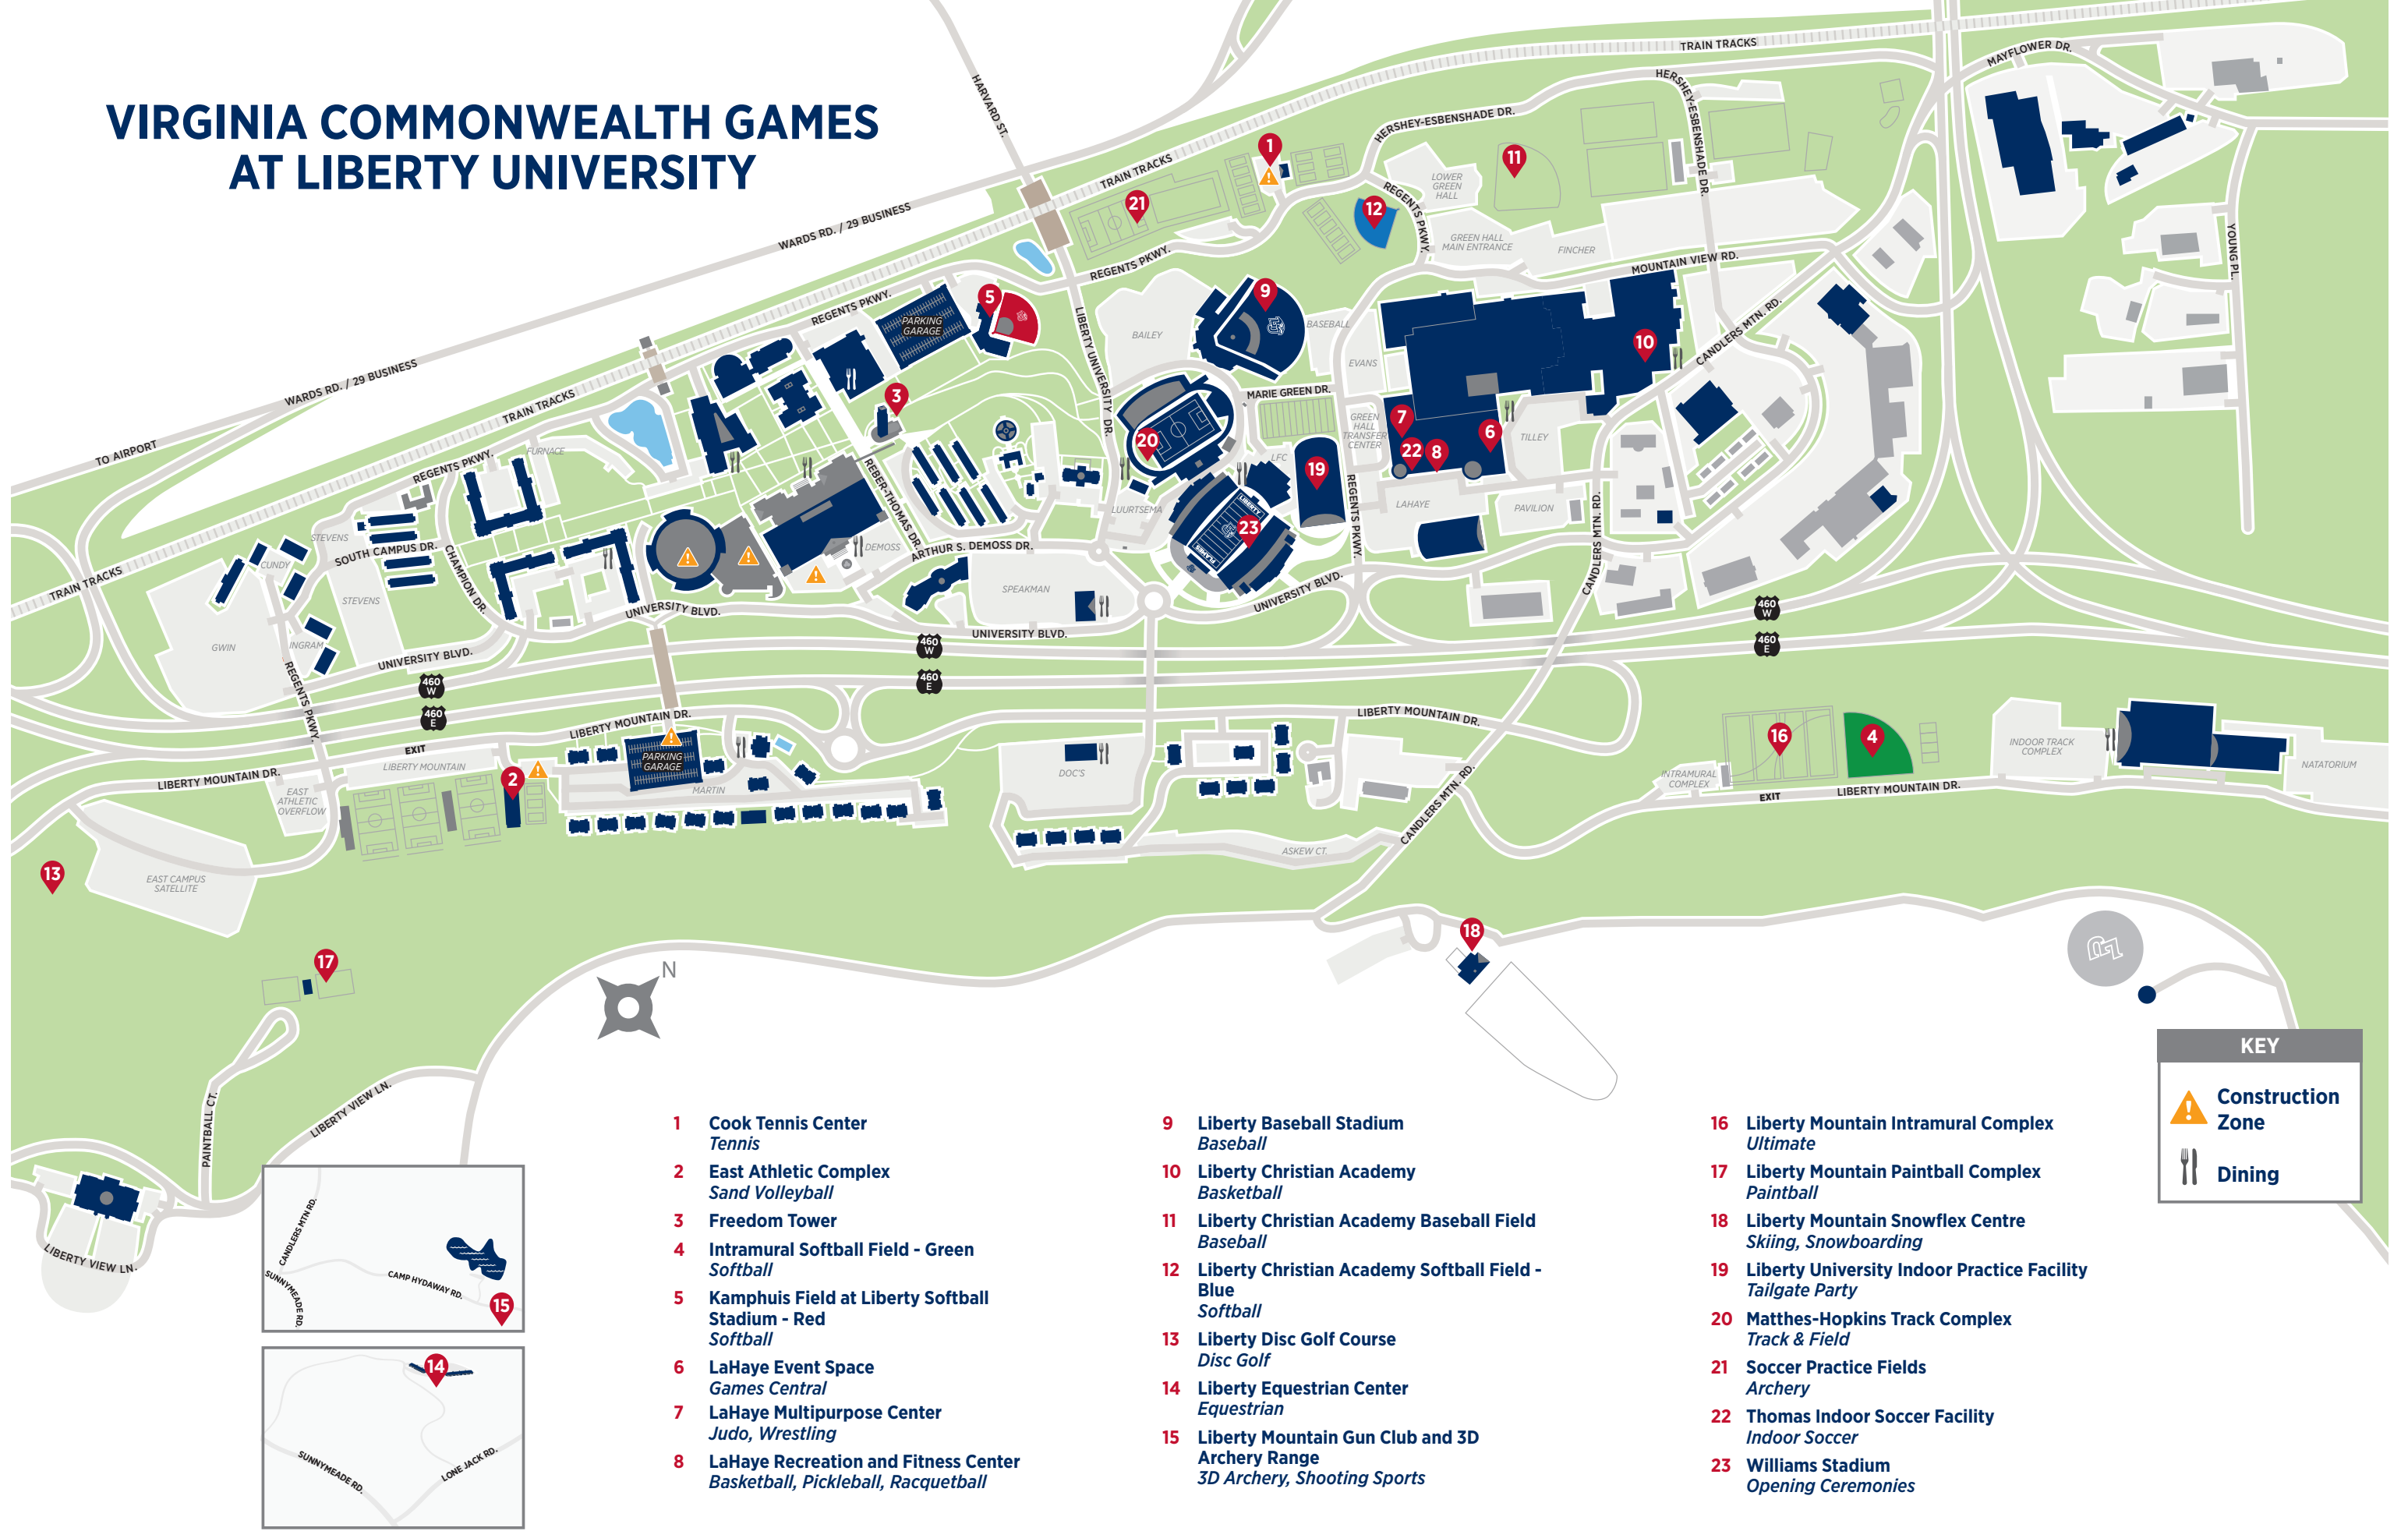

# VIRGINIA COMMONWEALTH GAMES AT LIBERTY UNIVERSITY

- 1 Cook Tennis Center  
*Tennis*
- 2 East Athletic Complex  
*Sand Volleyball*
- 3 Freedom Tower
- 4 Intramural Softball Field - Green  
*Softball*
- 5 Kamphuis Field at Liberty Softball Stadium - Red  
*Softball*
- 6 LaHaye Event Space  
*Games Central*
- 7 LaHaye Multipurpose Center  
*Judo, Wrestling*
- 8 LaHaye Recreation and Fitness Center  
*Basketball, Pickleball, Racquetball*

- 9 Liberty Baseball Stadium  
*Baseball*
- 10 Liberty Christian Academy  
*Basketball*
- 11 Liberty Christian Academy Baseball Field  
*Baseball*
- 12 Liberty Christian Academy Softball Field - Blue  
*Softball*
- 13 Liberty Disc Golf Course  
*Disc Golf*
- 14 Liberty Equestrian Center  
*Equestrian*
- 15 Liberty Mountain Gun Club and 3D  
*Archery Range*  
*3D Archery, Shooting Sports*

- 16 Liberty Mountain Intramural Complex  
*Ultimate*
- 17 Liberty Mountain Paintball Complex  
*Paintball*
- 18 Liberty Mountain Snowflex Centre  
*Skiing, Snowboarding*
- 19 Liberty University Indoor Practice Facility  
*Tailgate Party*
- 20 Matthes-Hopkins Track Complex  
*Track & Field*
- 21 Soccer Practice Fields  
*Archery*
- 22 Thomas Indoor Soccer Facility  
*Indoor Soccer*
- 23 Williams Stadium  
*Opening Ceremonies*

APPROXIMATELY 5-10 MINUTES FROM CAMPUS