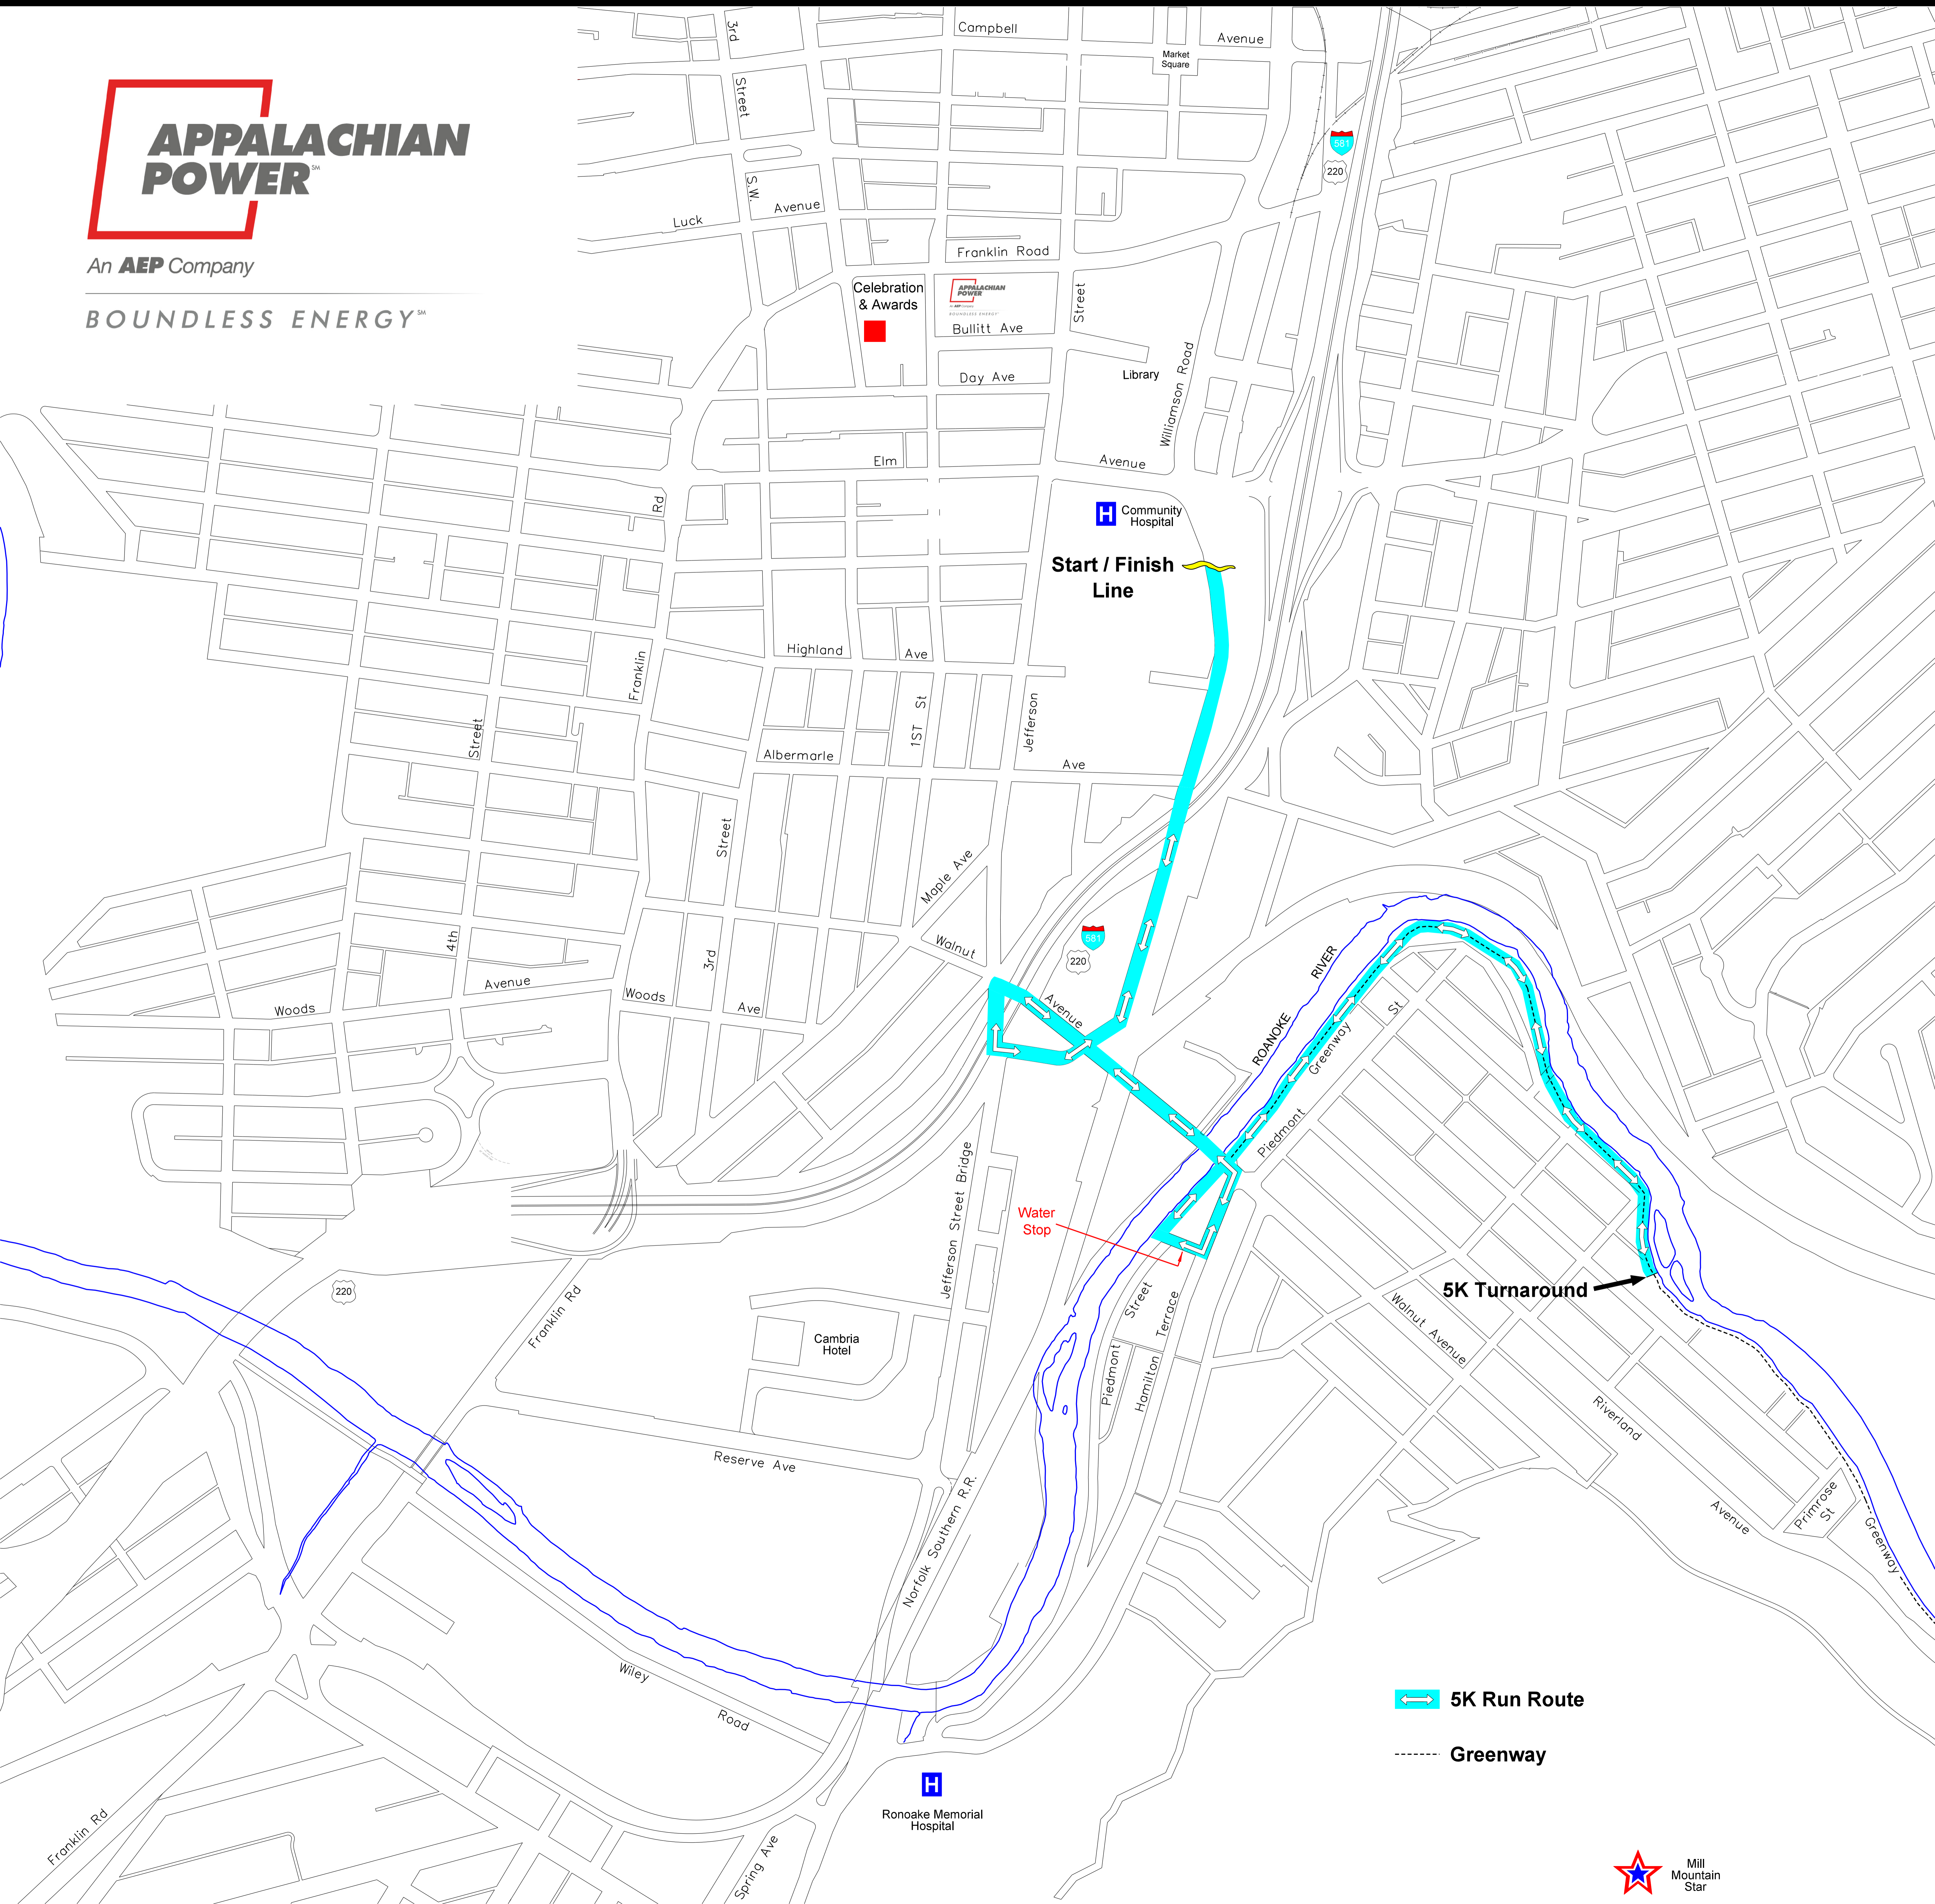

# 5K RUN ROUTE

An **AEP** Company

BOUNDLESS ENERGY<sup>SM</sup>

 5K Run Route

 Greenway