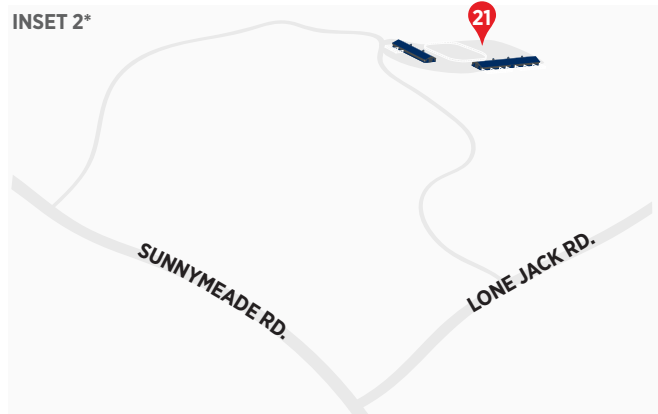

VIRGINIA COMMONWEALTH GAMES AT LIBERTY UNIVERSITY

-  PEDESTRIAN TUNNEL
-  VEHICULAR TUNNEL

*APPROXIMATELY 5-10 MINUTES FROM CAMPUS

- 1 HYDAWAY OUTDOOR RECREATION CENTER
TRAIL RACE
- 2 COOK TENNIS CENTER
TENNIS
- 3 DAVID'S PLACE RECREATIONAL FACILITY
- 4 DEMOSS HALL
CHESS
- 5 EAST ATHLETIC COMPLEX
SAND VOLLEYBALL, FIELD HOCKEY, AND LACROSSE
- 6 FOOTBALL OPERATIONS CENTER
POWERLIFTING
- 7 KAMPHUIS FIELD AT LIBERTY SOFTBALL STADIUM - RED
YOUTH SOFTBALL
- 8 LAHAYE ICE CENTER
ICE HOCKEY, FIGURE SKATING
- 9 LAHAYE MULTIPURPOSE CENTER
(FORMERLY SCHILLING CENTER)
BATON, JUDO, PICKLEBALL, AND WRESTLING
- 10 LAHAYE RECREATION AND FITNESS CENTER
BASKETBALL, PICKLEBALL, RACQUETBALL, WEIGHTLIFTING, AND INDOOR TRI
- 11 LIBERTY BASEBALL STADIUM
ALL-STAR BASEBALL AND TOP GUN BASEBALL
- 12 LIBERTY CHRISTIAN ACADEMY BASEBALL FIELD
BASKETBALL
- 13 LIBERTY CHRISTIAN ACADEMY BASEBALL FIELD
TOP GUN BASEBALL
- 14 LIBERTY DISC GOLF COURSE
DISC GOLF
- 15 LIBERTY INDOOR FOOTBALL PRACTICE FACILITY
TAILGATE PARTY
- 16 LIBERTY MOUNTAIN INTRAMURAL COMPLEX
ULTIMATE FRISBEE, SAND VOLLEYBALL, AND SOFTBALL
- 17 LIBERTY MOUNTAIN PAINTBALL COMPLEX
PAINTBALL
- 18 LIBERTY MOUNTAIN GUN CLUB AND 3-D ARCHERY RANGE
3-D ARCHERY
- 19 LIBERTY MOUNTAIN SKATE PARK
SKATEBOARDING
- 20 LIBERTY MOUNTAIN SNOWFLEX CENTRE
SKIING AND SNOWBOARDING
- 21 LIBERTY EQUESTRIAN CENTER
EQUESTRIAN
- 22 LIBERTY FOOTBALL PRACTICE FIELD
- 23 LIBERTY INDOOR TRACK COMPLEX
GYMNASTICS, INDOOR TRACK
- 24 MATTHES-HOPKINS TRACK COMPLEX
OUTDOOR TRACK & FIELD
- 25 MONTVIEW STUDENT UNION
E-GAMES
- 26 SOCCER PRACTICE FIELDS
ARCHERY
- 27 SPORTS PERFORMANCE LAB, SCIENCE HALL
- 28 THOMAS INDOOR SOCCER CENTER
YOUTH INDOOR SOCCER
- 29 VINES CENTER
BASKETBALL
- 30 WILLIAMS STADIUM
- 31 SOFTBALL FIELD - GOLD
- 32 SOFTBALL FIELD - BLUE
- 33 SOFTBALL FIELD - GREEN

**FOR ADDITIONAL INFORMATION,
VISIT LIBERTY.EDU/MAP**