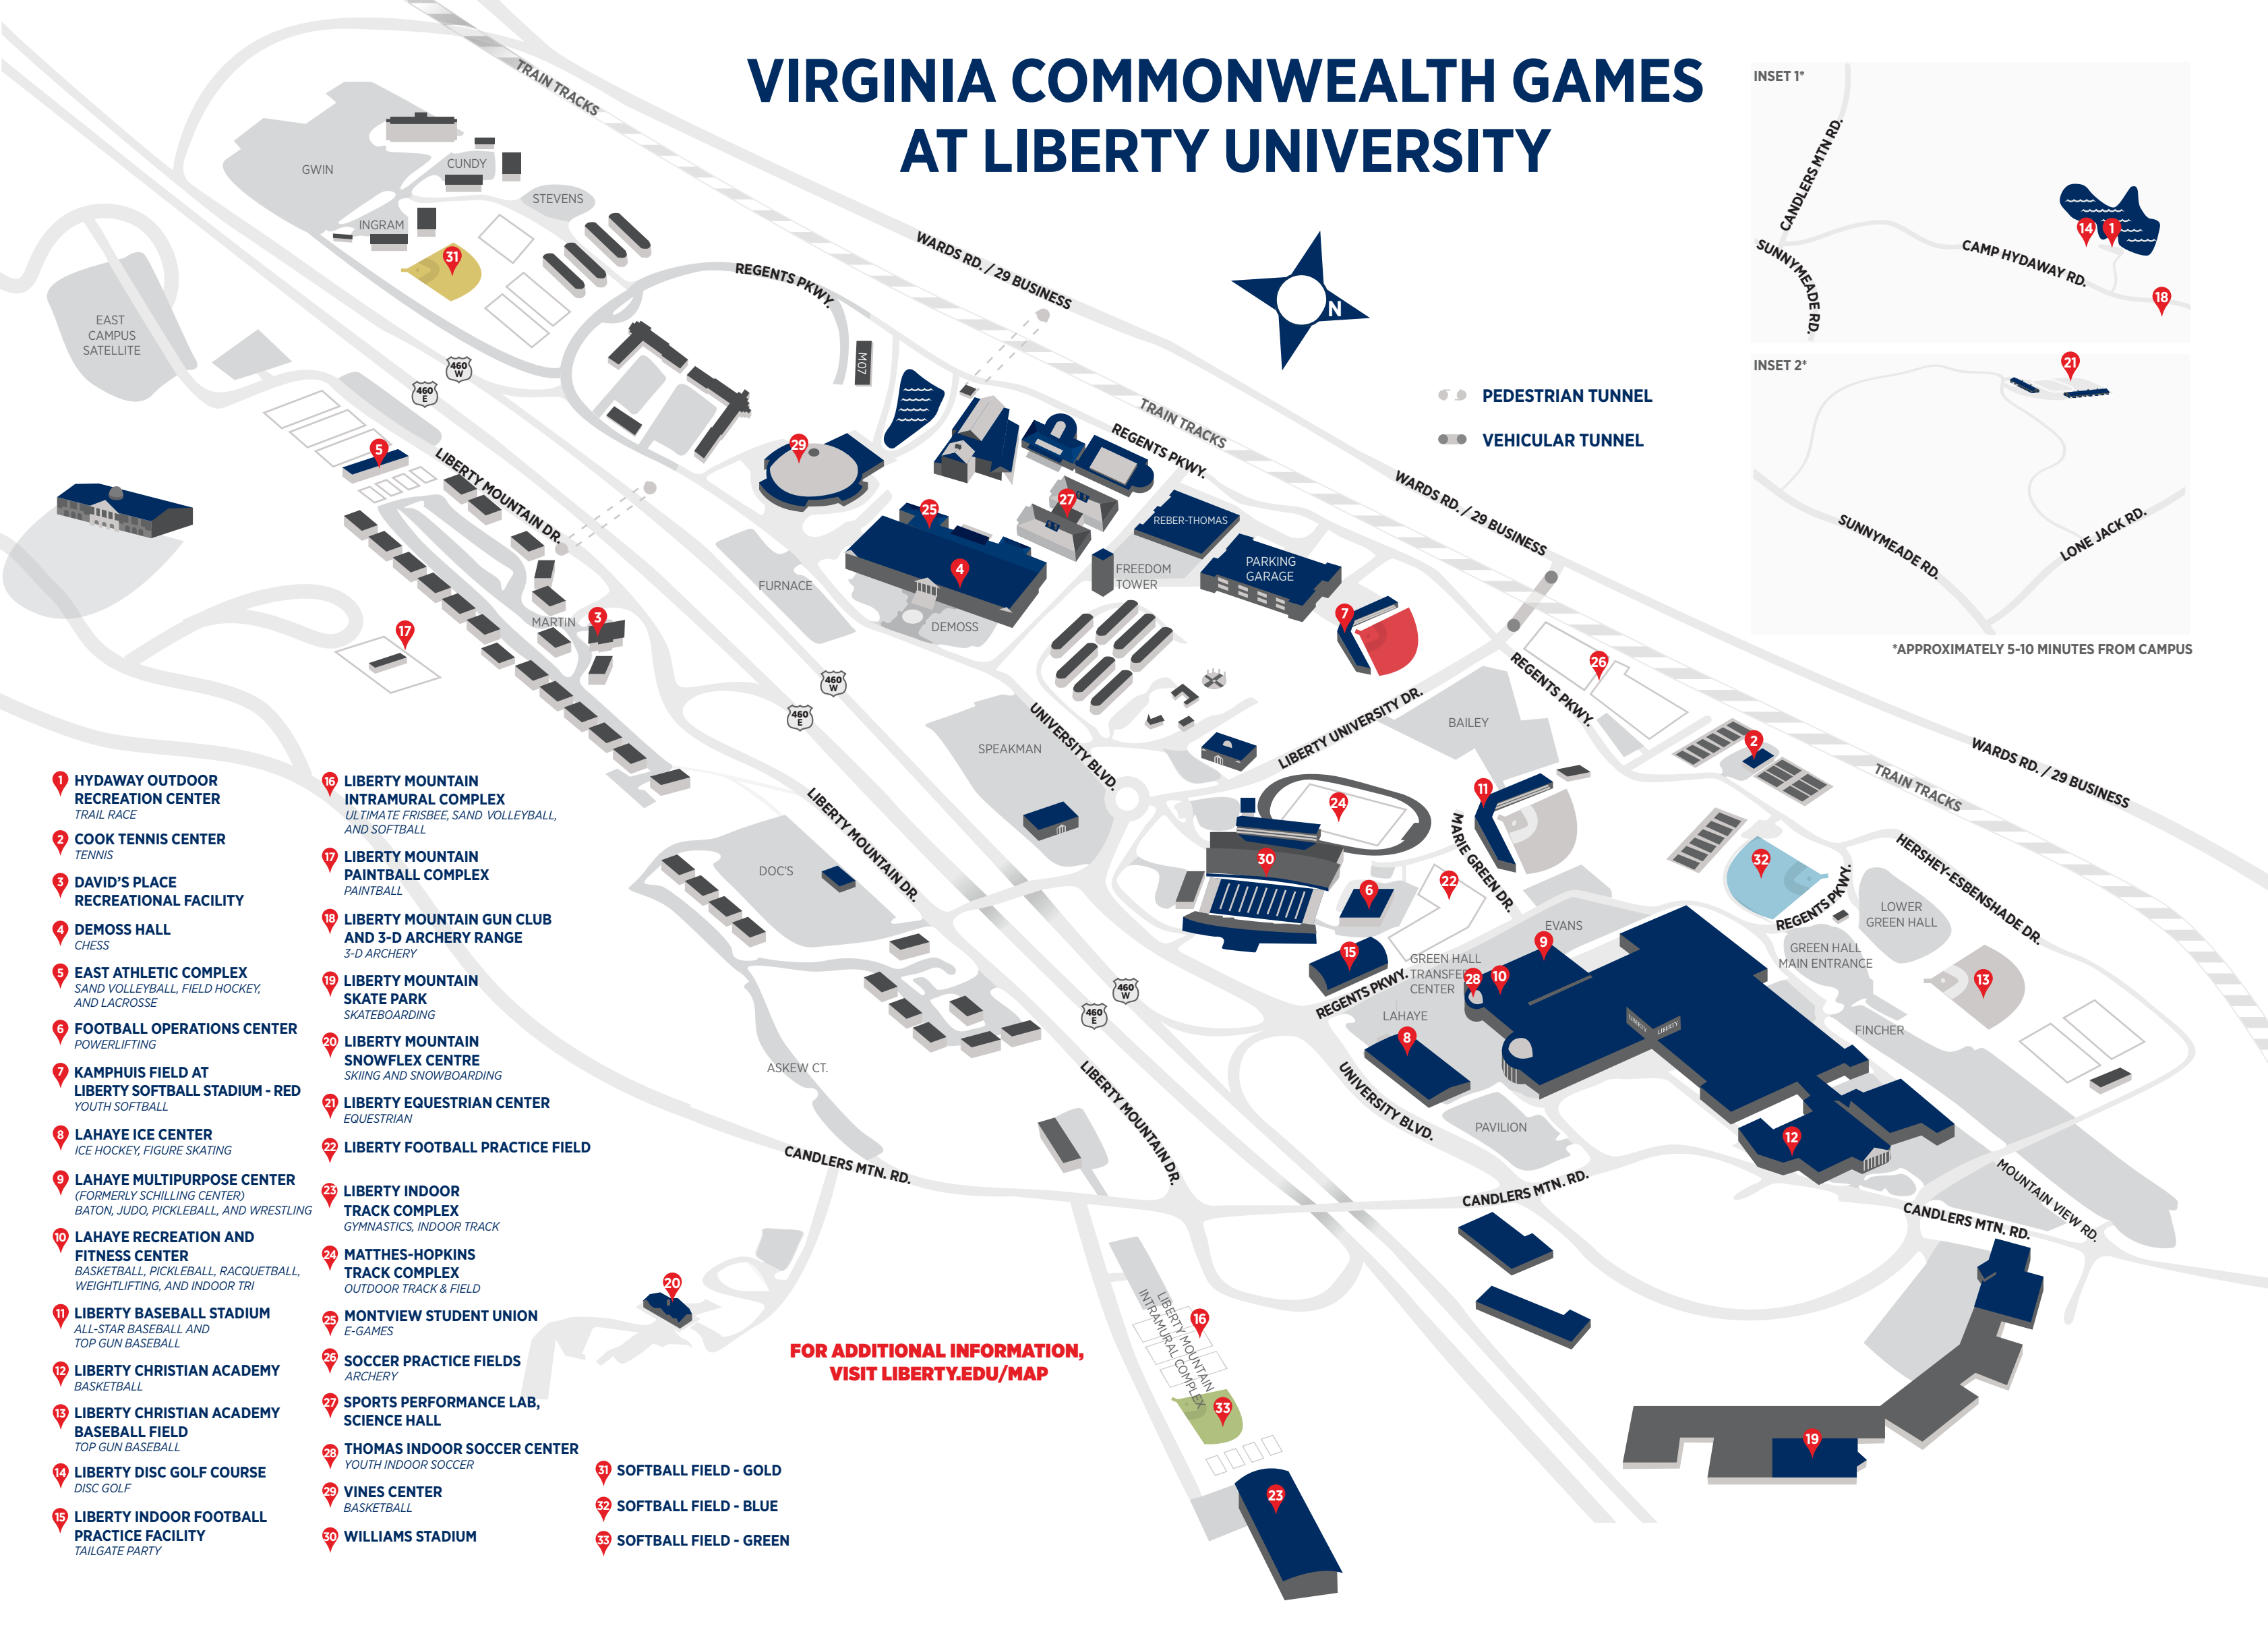

VIRGINIA COMMONWEALTH GAMES AT LIBERTY UNIVERSITY

-  PEDESTRIAN TUNNEL
-  VEHICULAR TUNNEL

*APPROXIMATELY 5-10 MINUTES FROM CAMPUS

- 1 HYDAWAY OUTDOOR RECREATION CENTER
TRAIL RACE
- 2 COOK TENNIS CENTER
TENNIS
- 3 DAVID'S PLACE RECREATIONAL FACILITY
- 4 DEMOSS HALL
CHESS
- 5 EAST ATHLETIC COMPLEX
SAND VOLLEYBALL, FIELD HOCKEY, AND LACROSSE
- 6 FOOTBALL OPERATIONS CENTER
POWERLIFTING
- 7 KAMPHUIS FIELD AT LIBERTY SOFTBALL STADIUM - RED
YOUTH SOFTBALL
- 8 LAHAYE ICE CENTER
ICE HOCKEY, FIGURE SKATING
- 9 LAHAYE MULTIPURPOSE CENTER
(FORMERLY SCHILLING CENTER)
BATON, JUDO, PICKLEBALL, AND WRESTLING
- 10 LAHAYE RECREATION AND FITNESS CENTER
BASKETBALL, PICKLEBALL, RACQUETBALL, WEIGHTLIFTING, AND INDOOR TRI
- 11 LIBERTY BASEBALL STADIUM
ALL-STAR BASEBALL AND TOP GUN BASEBALL
- 12 LIBERTY CHRISTIAN ACADEMY BASEBALL FIELD
BASKETBALL
- 13 LIBERTY CHRISTIAN ACADEMY BASEBALL FIELD
TOP GUN BASEBALL
- 14 LIBERTY DISC GOLF COURSE
DISC GOLF
- 15 LIBERTY INDOOR FOOTBALL PRACTICE FACILITY
TAILGATE PARTY
- 16 LIBERTY MOUNTAIN INTRAMURAL COMPLEX
ULTIMATE FRISBEE, SAND VOLLEYBALL, AND SOFTBALL
- 17 LIBERTY MOUNTAIN PAINTBALL COMPLEX
PAINTBALL
- 18 LIBERTY MOUNTAIN GUN CLUB AND 3-D ARCHERY RANGE
3-D ARCHERY
- 19 LIBERTY MOUNTAIN SKATE PARK
SKATEBOARDING
- 20 LIBERTY MOUNTAIN SNOWFLEX CENTRE
SKIING AND SNOWBOARDING
- 21 LIBERTY EQUESTRIAN CENTER
EQUESTRIAN
- 22 LIBERTY FOOTBALL PRACTICE FIELD
- 23 LIBERTY INDOOR TRACK COMPLEX
GYMNASTICS, INDOOR TRACK
- 24 MATTHES-HOPKINS TRACK COMPLEX
OUTDOOR TRACK & FIELD
- 25 MONTVIEW STUDENT UNION
E-GAMES
- 26 SOCCER PRACTICE FIELDS
ARCHERY
- 27 SPORTS PERFORMANCE LAB, SCIENCE HALL
- 28 THOMAS INDOOR SOCCER CENTER
YOUTH INDOOR SOCCER
- 29 VINES CENTER
BASKETBALL
- 30 WILLIAMS STADIUM
- 31 SOFTBALL FIELD - GOLD
- 32 SOFTBALL FIELD - BLUE
- 33 SOFTBALL FIELD - GREEN

**FOR ADDITIONAL INFORMATION,
VISIT LIBERTY.EDU/MAP**