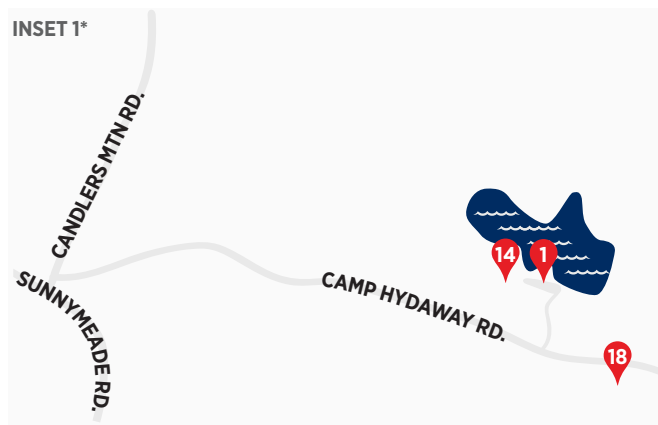

VIRGINIA COMMONWEALTH GAMES AT LIBERTY UNIVERSITY

-  PEDESTRIAN TUNNEL
-  VEHICULAR TUNNEL

*APPROXIMATELY 5-10 MINUTES FROM CAMPUS

- 1 HYDAWAY OUTDOOR RECREATION CENTER
TRAIL RACE
- 2 COOK TENNIS CENTER
TENNIS
- 3 DAVID'S PLACE RECREATIONAL FACILITY
- 4 DEMOSS HALL
CHESS
- 5 EAST ATHLETIC COMPLEX
SAND VOLLEYBALL, FIELD HOCKEY, AND LACROSSE
- 6 FOOTBALL OPERATIONS CENTER
POWERLIFTING
- 7 KAMPHUIS FIELD AT LIBERTY SOFTBALL STADIUM - RED
YOUTH SOFTBALL
- 8 LAHAYE ICE CENTER
ICE HOCKEY, FIGURE SKATING
- 9 LAHAYE MULTIPURPOSE CENTER
(FORMERLY SCHILLING CENTER)
BATON, JUDO, PICKLEBALL, AND WRESTLING
- 10 LAHAYE RECREATION AND FITNESS CENTER
BASKETBALL, PICKLEBALL, RACQUETBALL, WEIGHTLIFTING, AND INDOOR TRI
- 11 LIBERTY BASEBALL STADIUM
ALL-STAR BASEBALL AND TOP GUN BASEBALL
- 12 LIBERTY CHRISTIAN ACADEMY BASEBALL FIELD
BASKETBALL
- 13 LIBERTY CHRISTIAN ACADEMY BASEBALL FIELD
TOP GUN BASEBALL
- 14 LIBERTY DISC GOLF COURSE
DISC GOLF
- 15 LIBERTY INDOOR FOOTBALL PRACTICE FACILITY
TAILGATE PARTY
- 16 LIBERTY MOUNTAIN INTRAMURAL COMPLEX
ULTIMATE FRISBEE, SAND VOLLEYBALL, AND SOFTBALL
- 17 LIBERTY MOUNTAIN PAINTBALL COMPLEX
PAINTBALL
- 18 LIBERTY MOUNTAIN GUN CLUB AND 3-D ARCHERY RANGE
3-D ARCHERY
- 19 LIBERTY MOUNTAIN SKATE PARK
SKATEBOARDING
- 20 LIBERTY MOUNTAIN SNOWFLEX CENTRE
SKIING AND SNOWBOARDING
- 21 LIBERTY EQUESTRIAN CENTER
EQUESTRIAN
- 22 LIBERTY FOOTBALL PRACTICE FIELD
- 23 LIBERTY INDOOR TRACK COMPLEX
GYMNASTICS, INDOOR TRACK
- 24 MATTHES-HOPKINS TRACK COMPLEX
OUTDOOR TRACK & FIELD
- 25 MONTVIEW STUDENT UNION
E-GAMES
- 26 SOCCER PRACTICE FIELDS
ARCHERY
- 27 SPORTS PERFORMANCE LAB, SCIENCE HALL
- 28 THOMAS INDOOR SOCCER CENTER
YOUTH INDOOR SOCCER
- 29 VINES CENTER
BASKETBALL
- 30 WILLIAMS STADIUM
- 31 SOFTBALL FIELD - GOLD
- 32 SOFTBALL FIELD - BLUE
- 33 SOFTBALL FIELD - GREEN

**FOR ADDITIONAL INFORMATION,
VISIT LIBERTY.EDU/MAP**