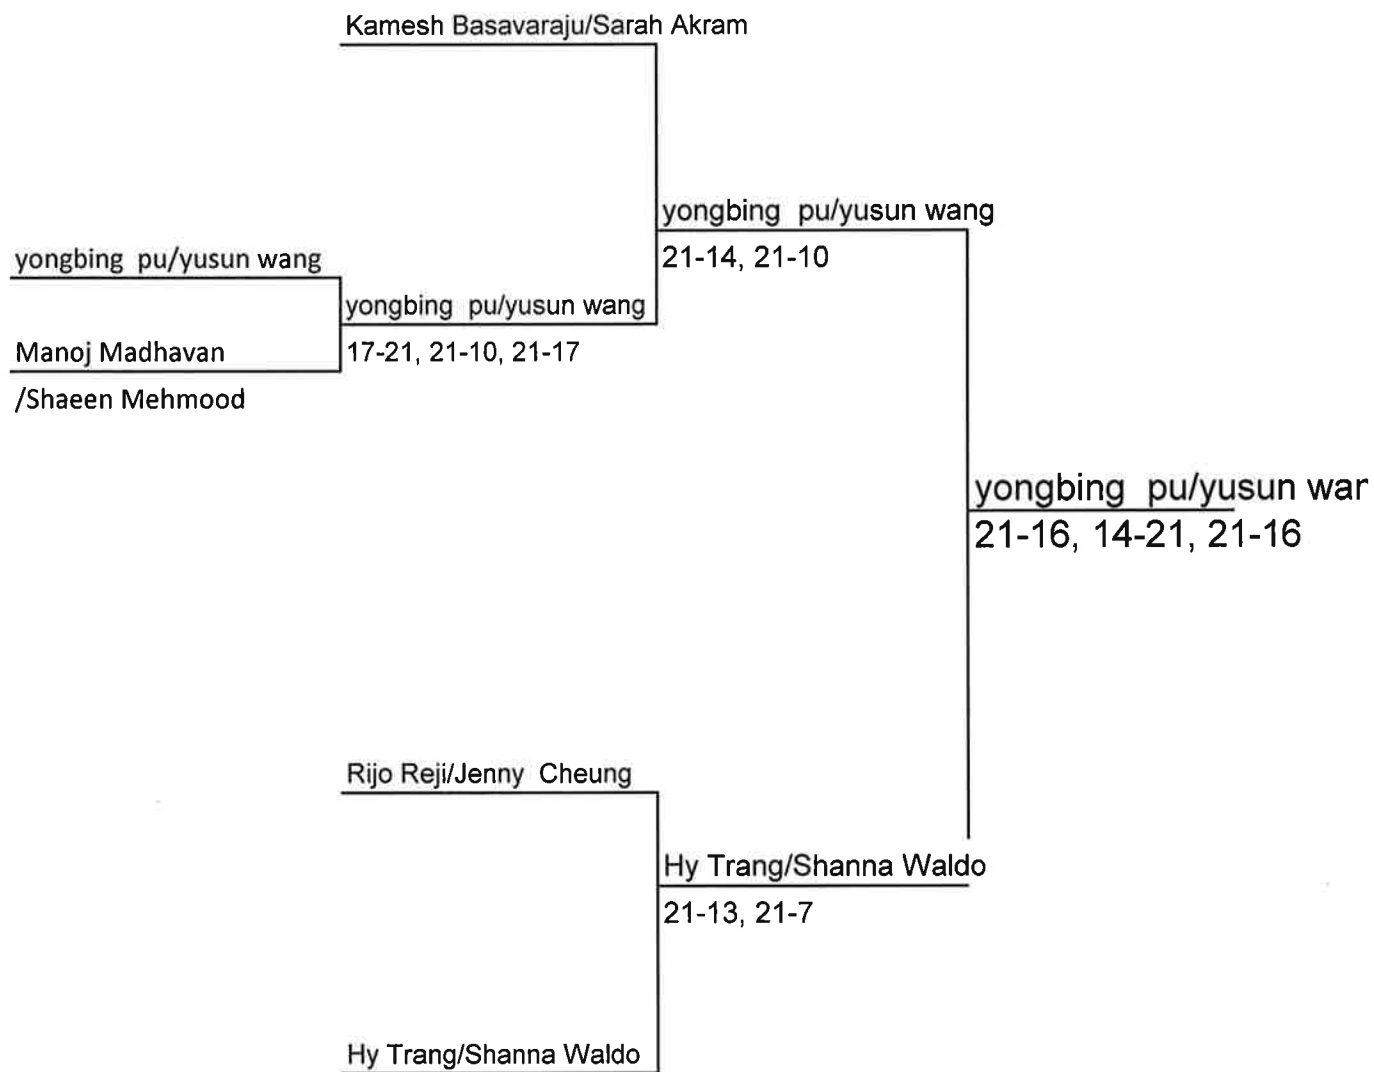

CONSOLATION MIXED DOUBLES (2016)

GOLD: yongbing pu/yusun wang

SILVER: Hy Trang/Shanna Waldo

BRONZE: Rijo Reji/Jenny Cheung