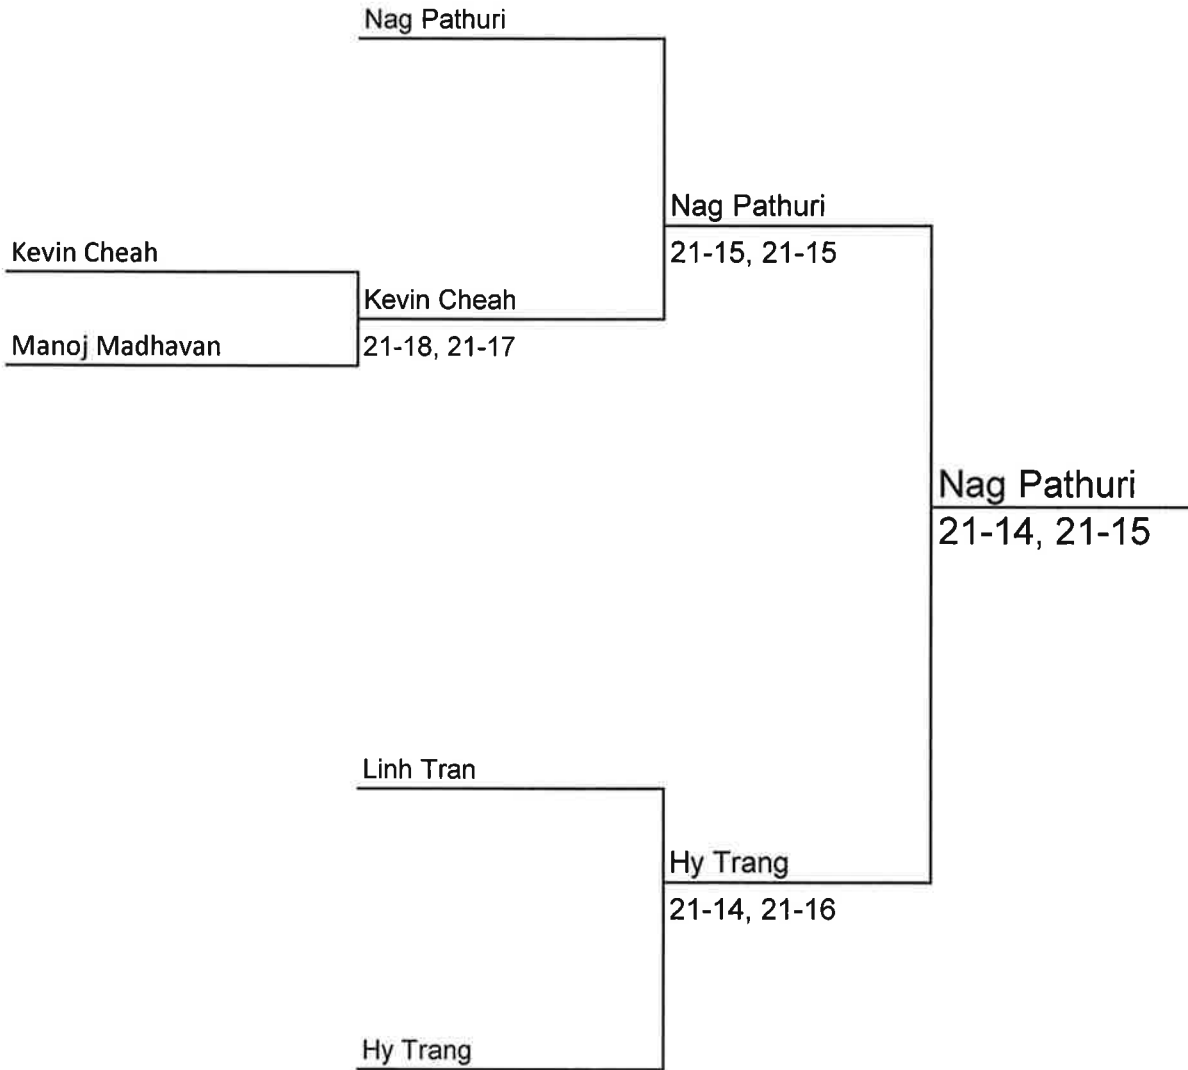

CONSOLATION MEN'S SINGLES (2016)

GOLD: Nag Pathuri
SILVER: Hy Trang
BRONZE: Kevin Cheah