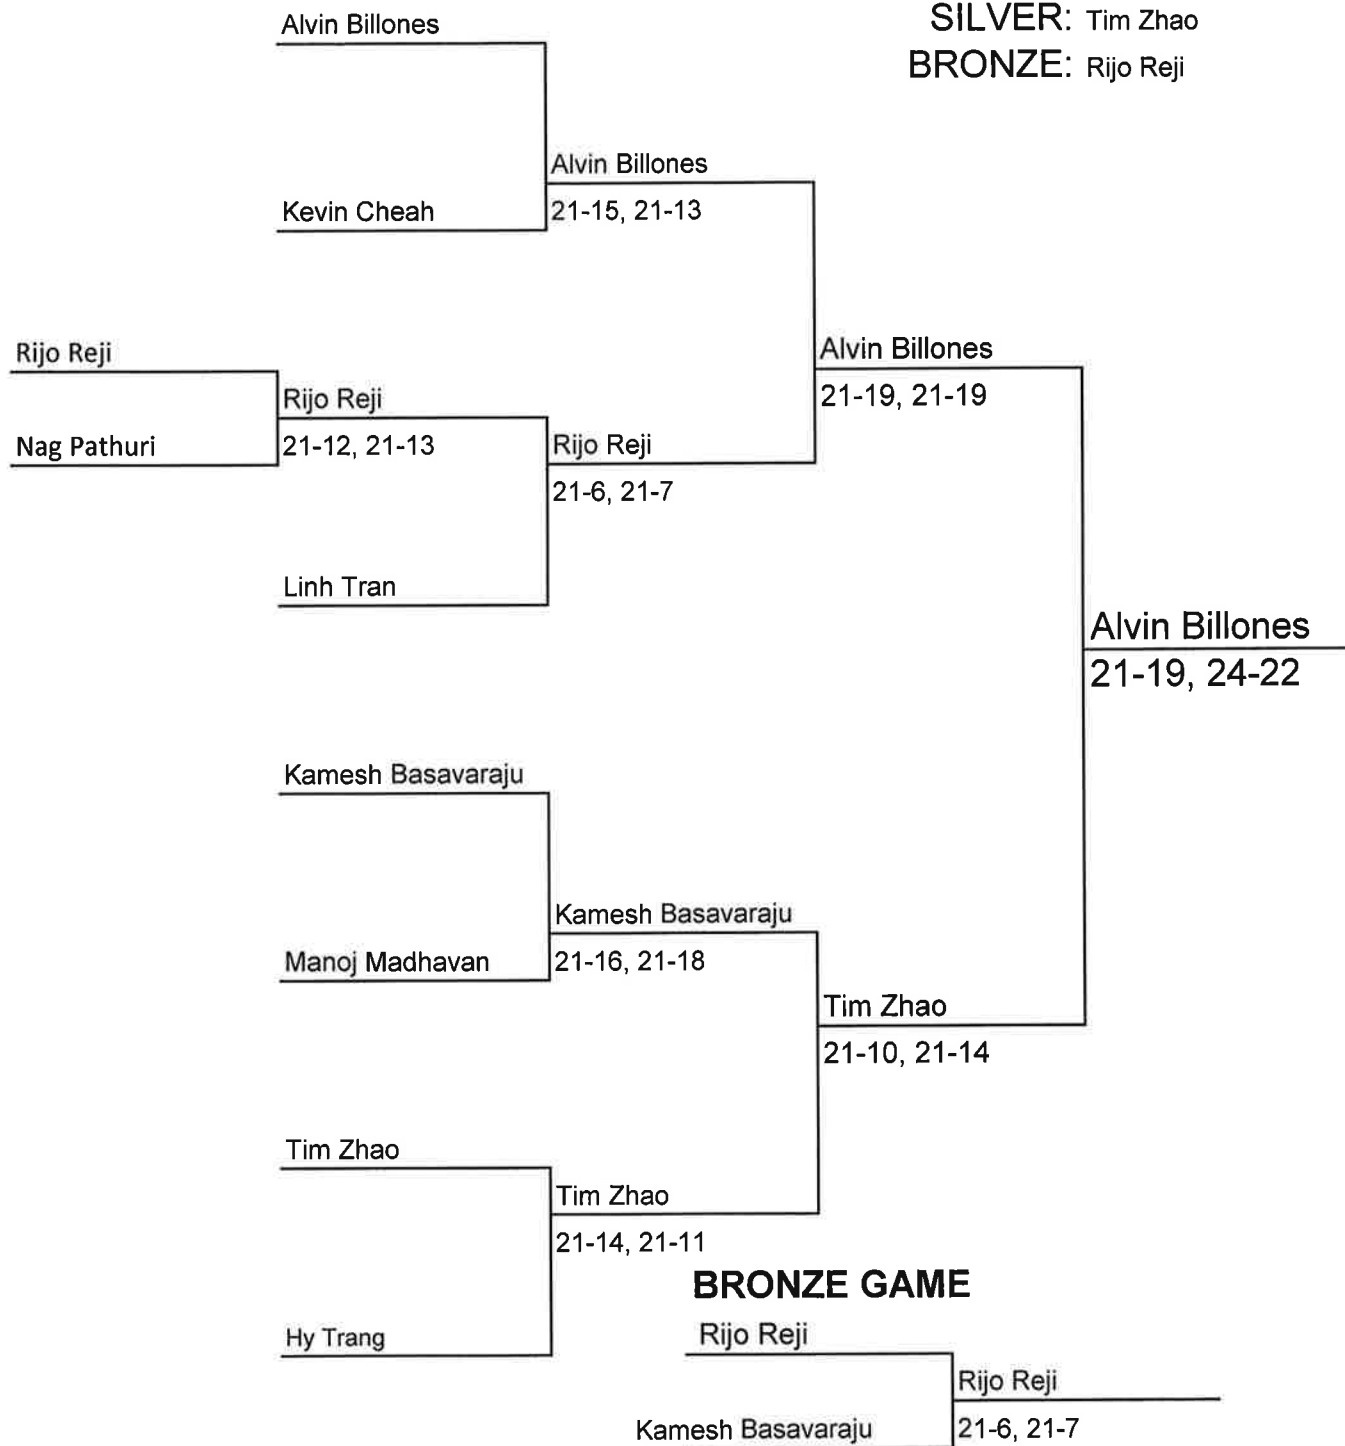

Senior Women's Doubles

GOLD: Shaeen Mehmood/Sarah Akram
SILVER: Yusun Wang/Liwei Huang

Senior Mixed Doubles

GOLD: Jun Yu/Yusan Wang
SILVER: Yongbing Pu/Liwei Huang

OPEN MEN'S SINGLES (2016)

GOLD: Alvin Billones
SILVER: Tim Zhao
BRONZE: Rijo Reji