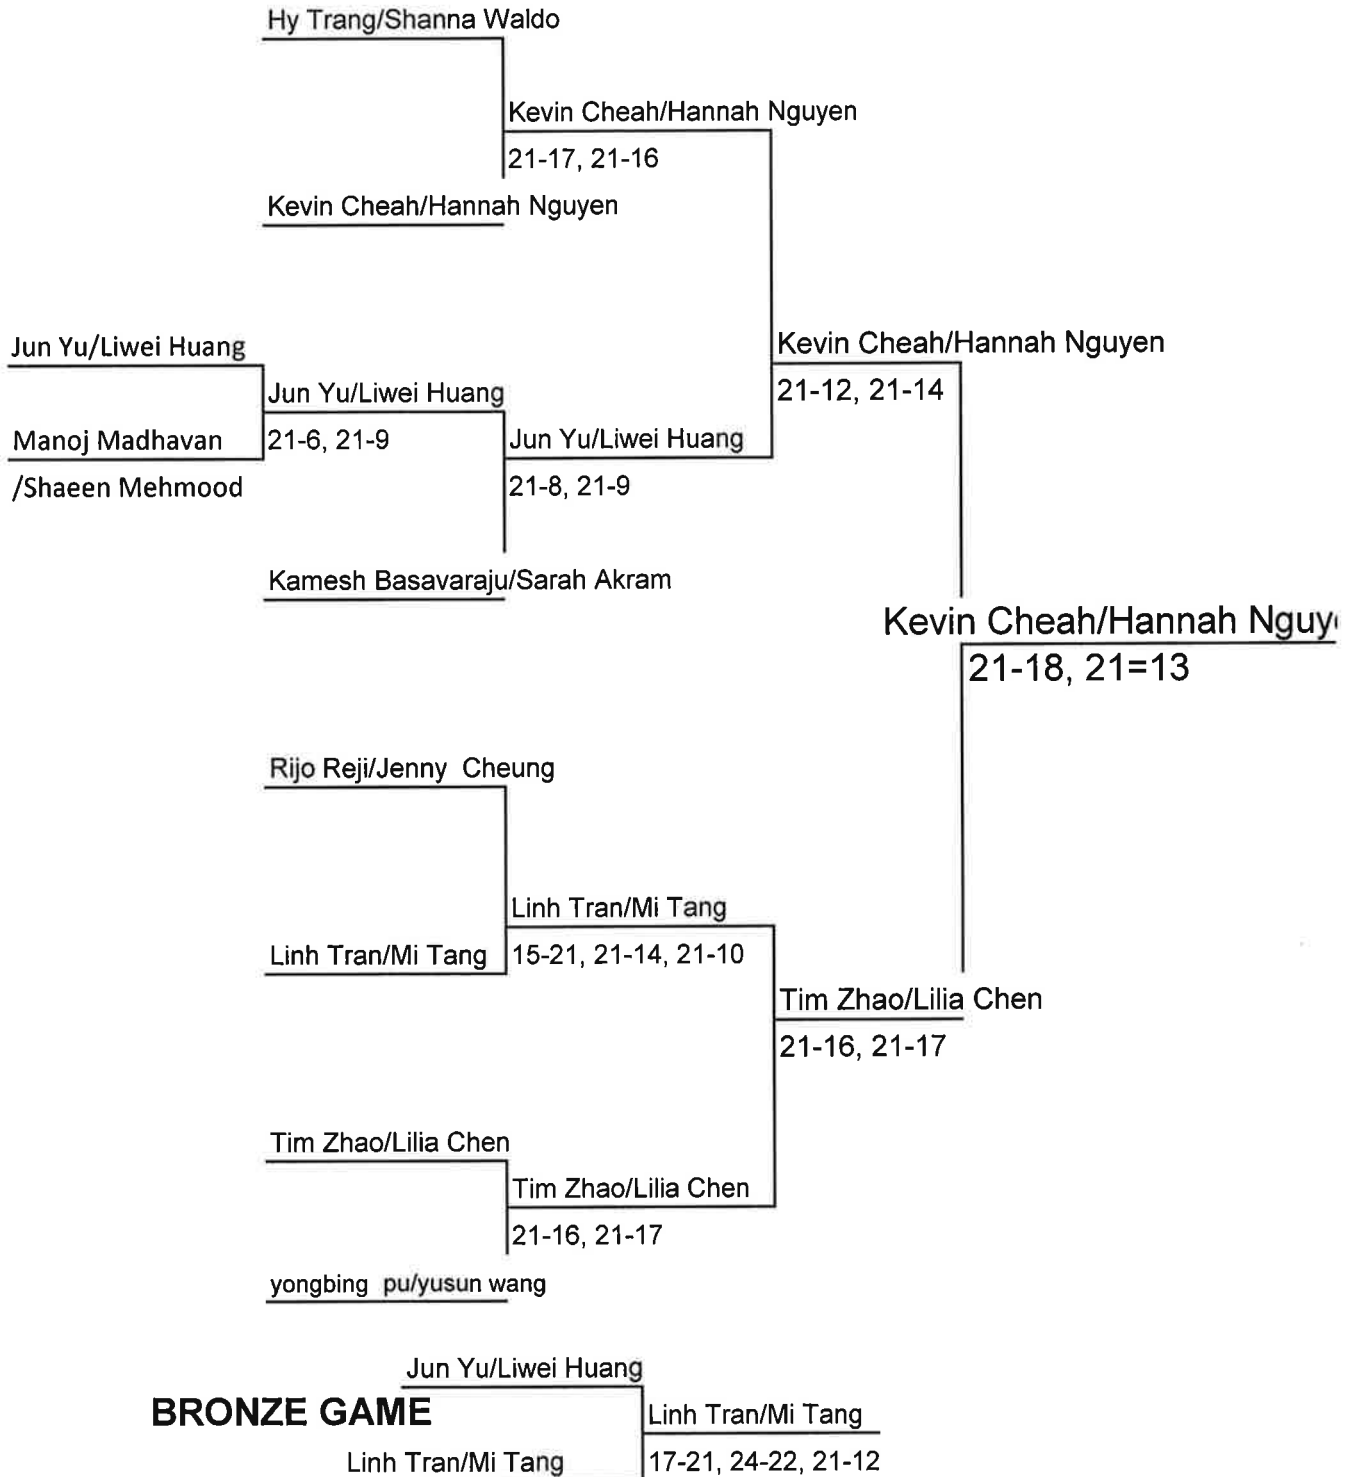

Yusun Wang/Liwei Huang

21-7, 21-18

OPEN MIXED DOUBLES (2016)

GOLD: Kevin Cheah/Hannah Nguyen

SILVER: Tim Zhao/Lilia Chen

BRONZE: Linh Tran/Mi Tang

CONSOLATION MIXED DOUBLES (2016)

GOLD: yongbing pu/yusun wang

SILVER: Hy Trang/Shanna Waldo

BRONZE: Rijo Reji/Jenny Cheung

BRONZE GAME

Kamesh Basavaraju/Sarah Akram

SENIOR MEN'S SINGLES (2016)

GOLD: Alvin Billones
SILVER: Yongbing Pu

SENIOR WOMEN'S SINGLES (2016)

3 PLAYER ROUND ROBIN