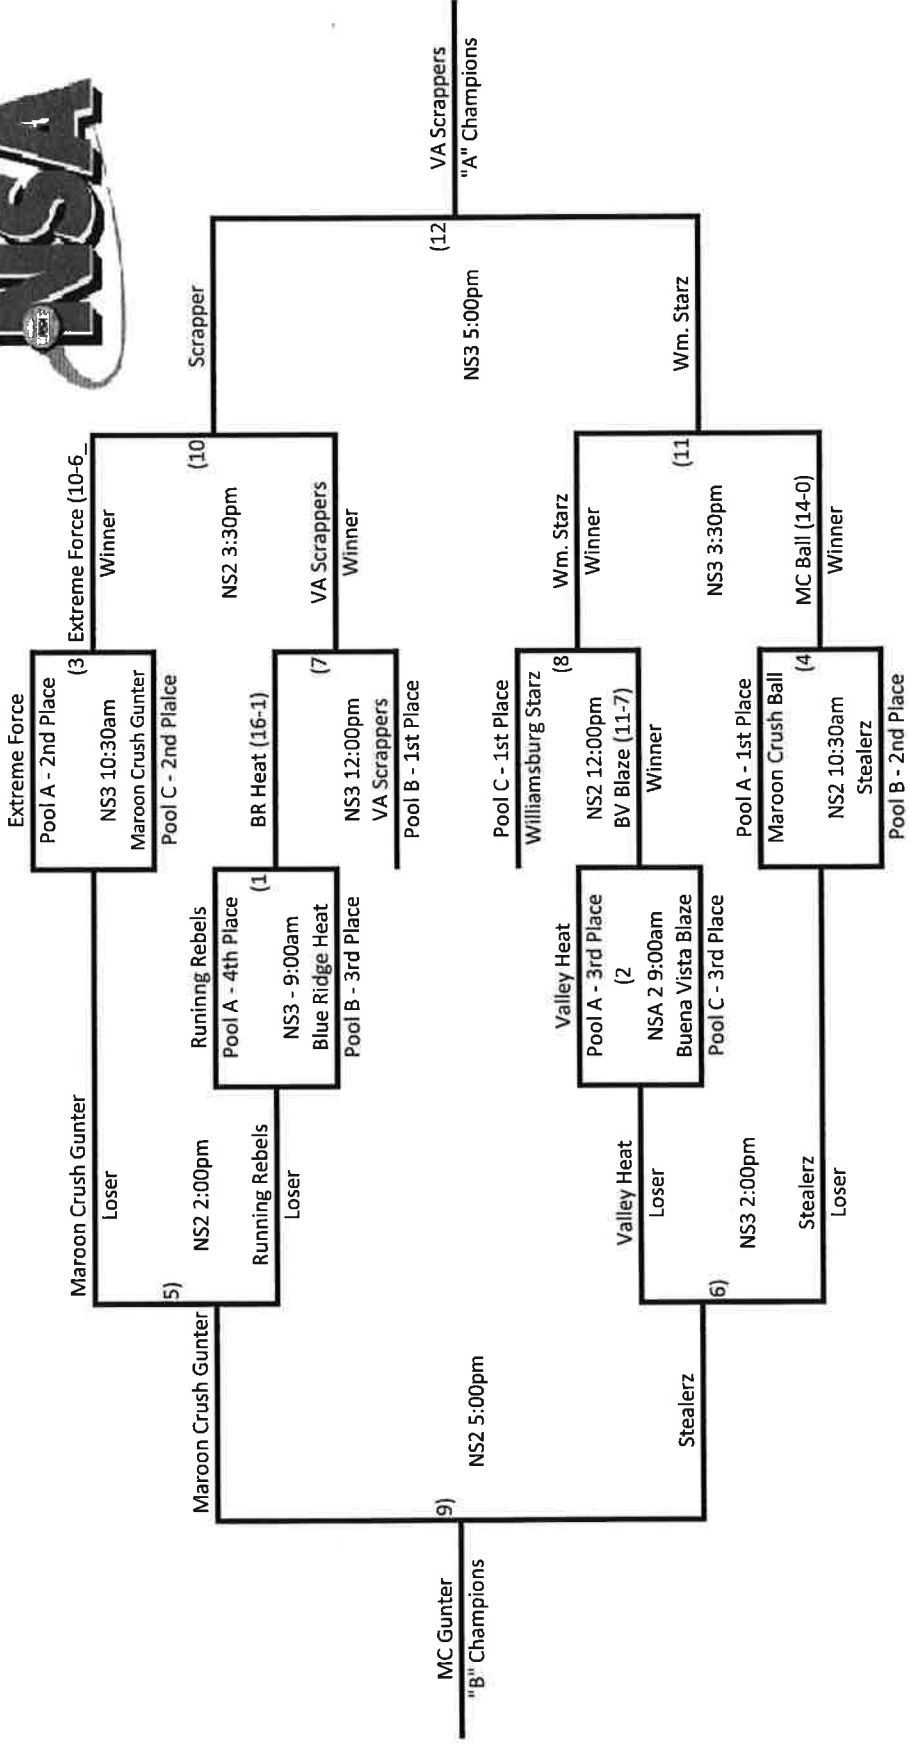

NSA Subway Commonwealth Games
10/Under Division